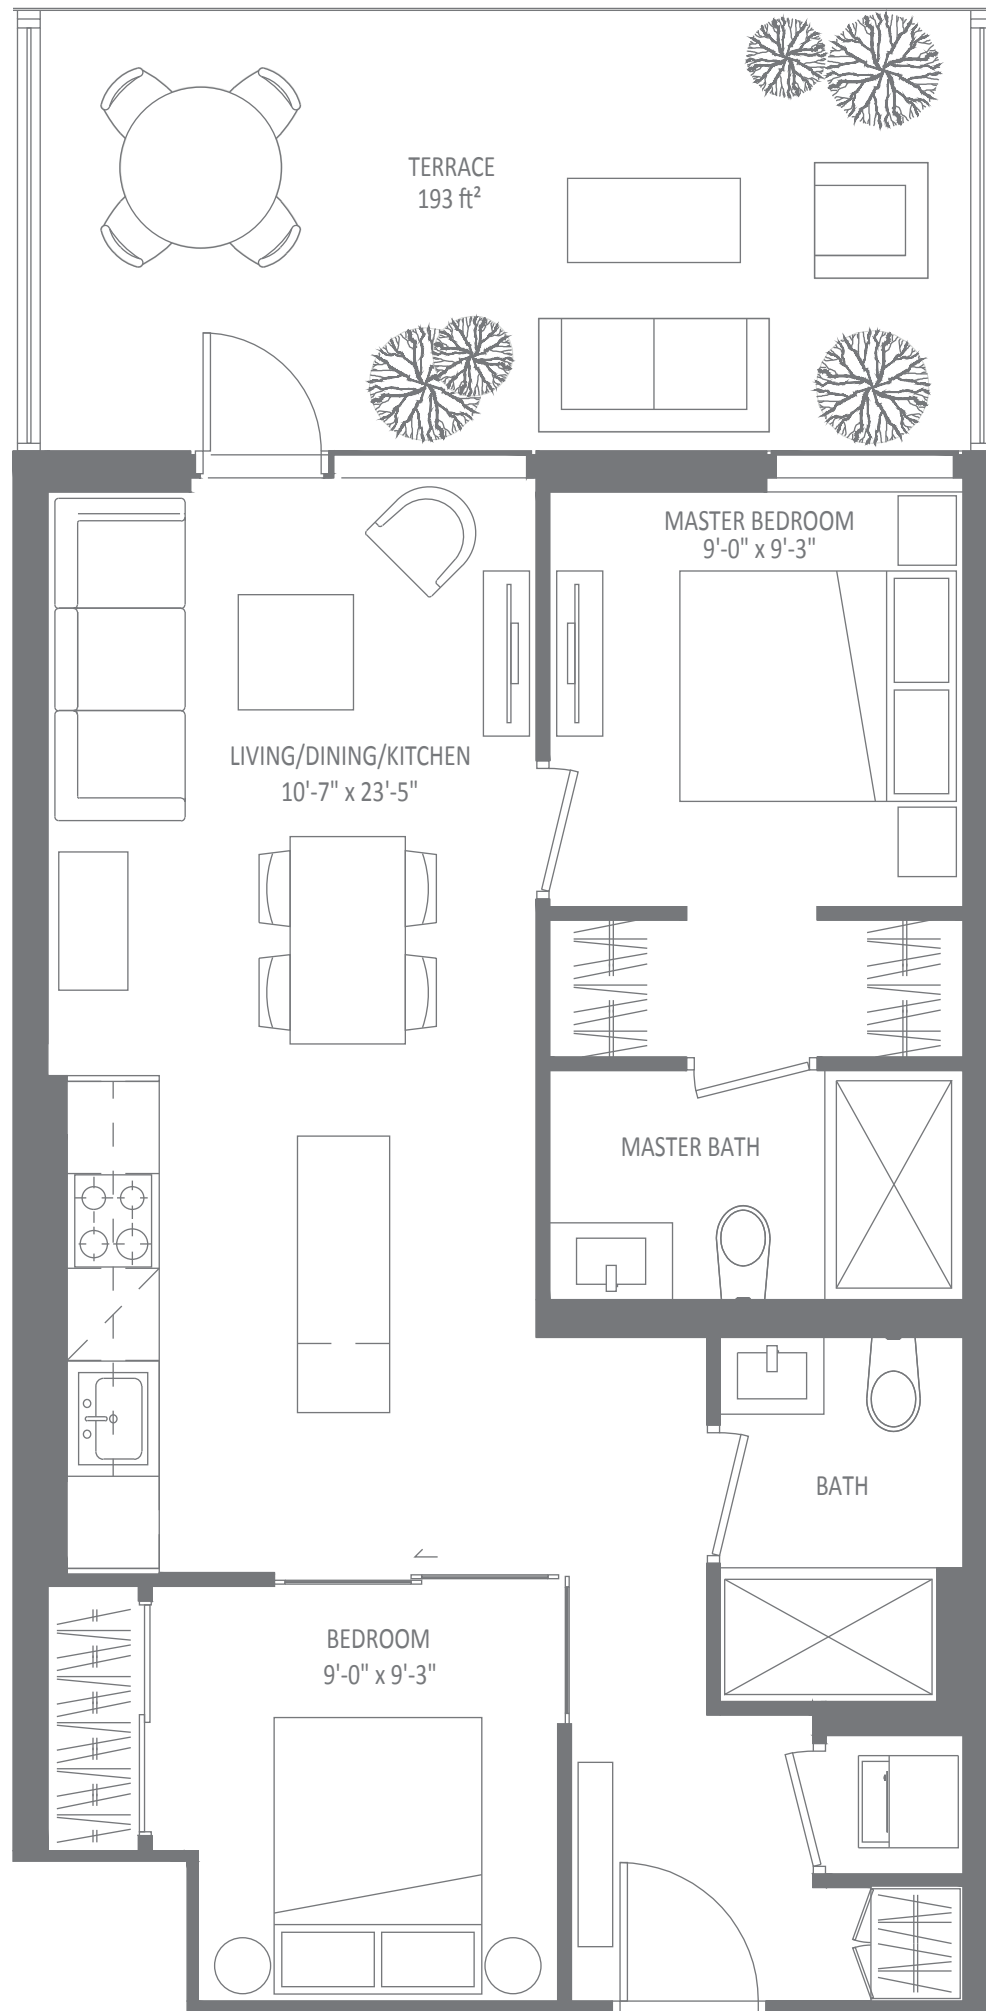

# No. 407

690 SQ FT - 2 BEDROOM

▲ SOUTH FACING

THE BENVENUTO GROUP