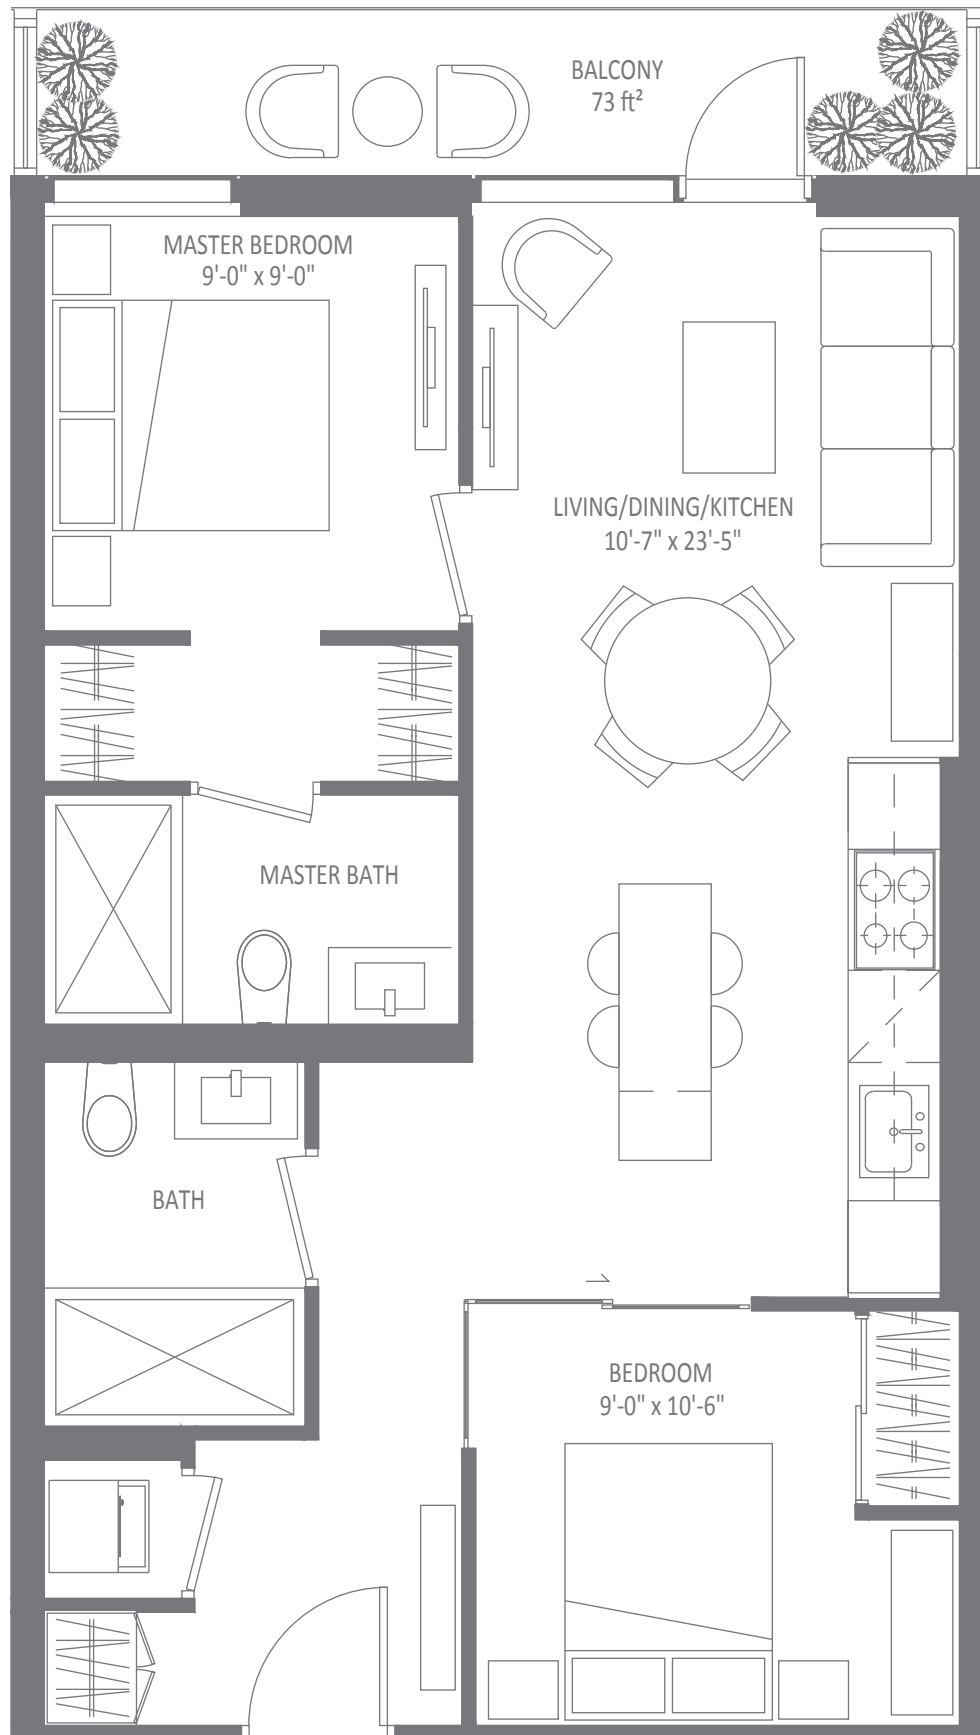

No. 507

702 SQ FT - 2 BEDROOM

▲ SOUTH FACING

THE BENVENUTO GROUP