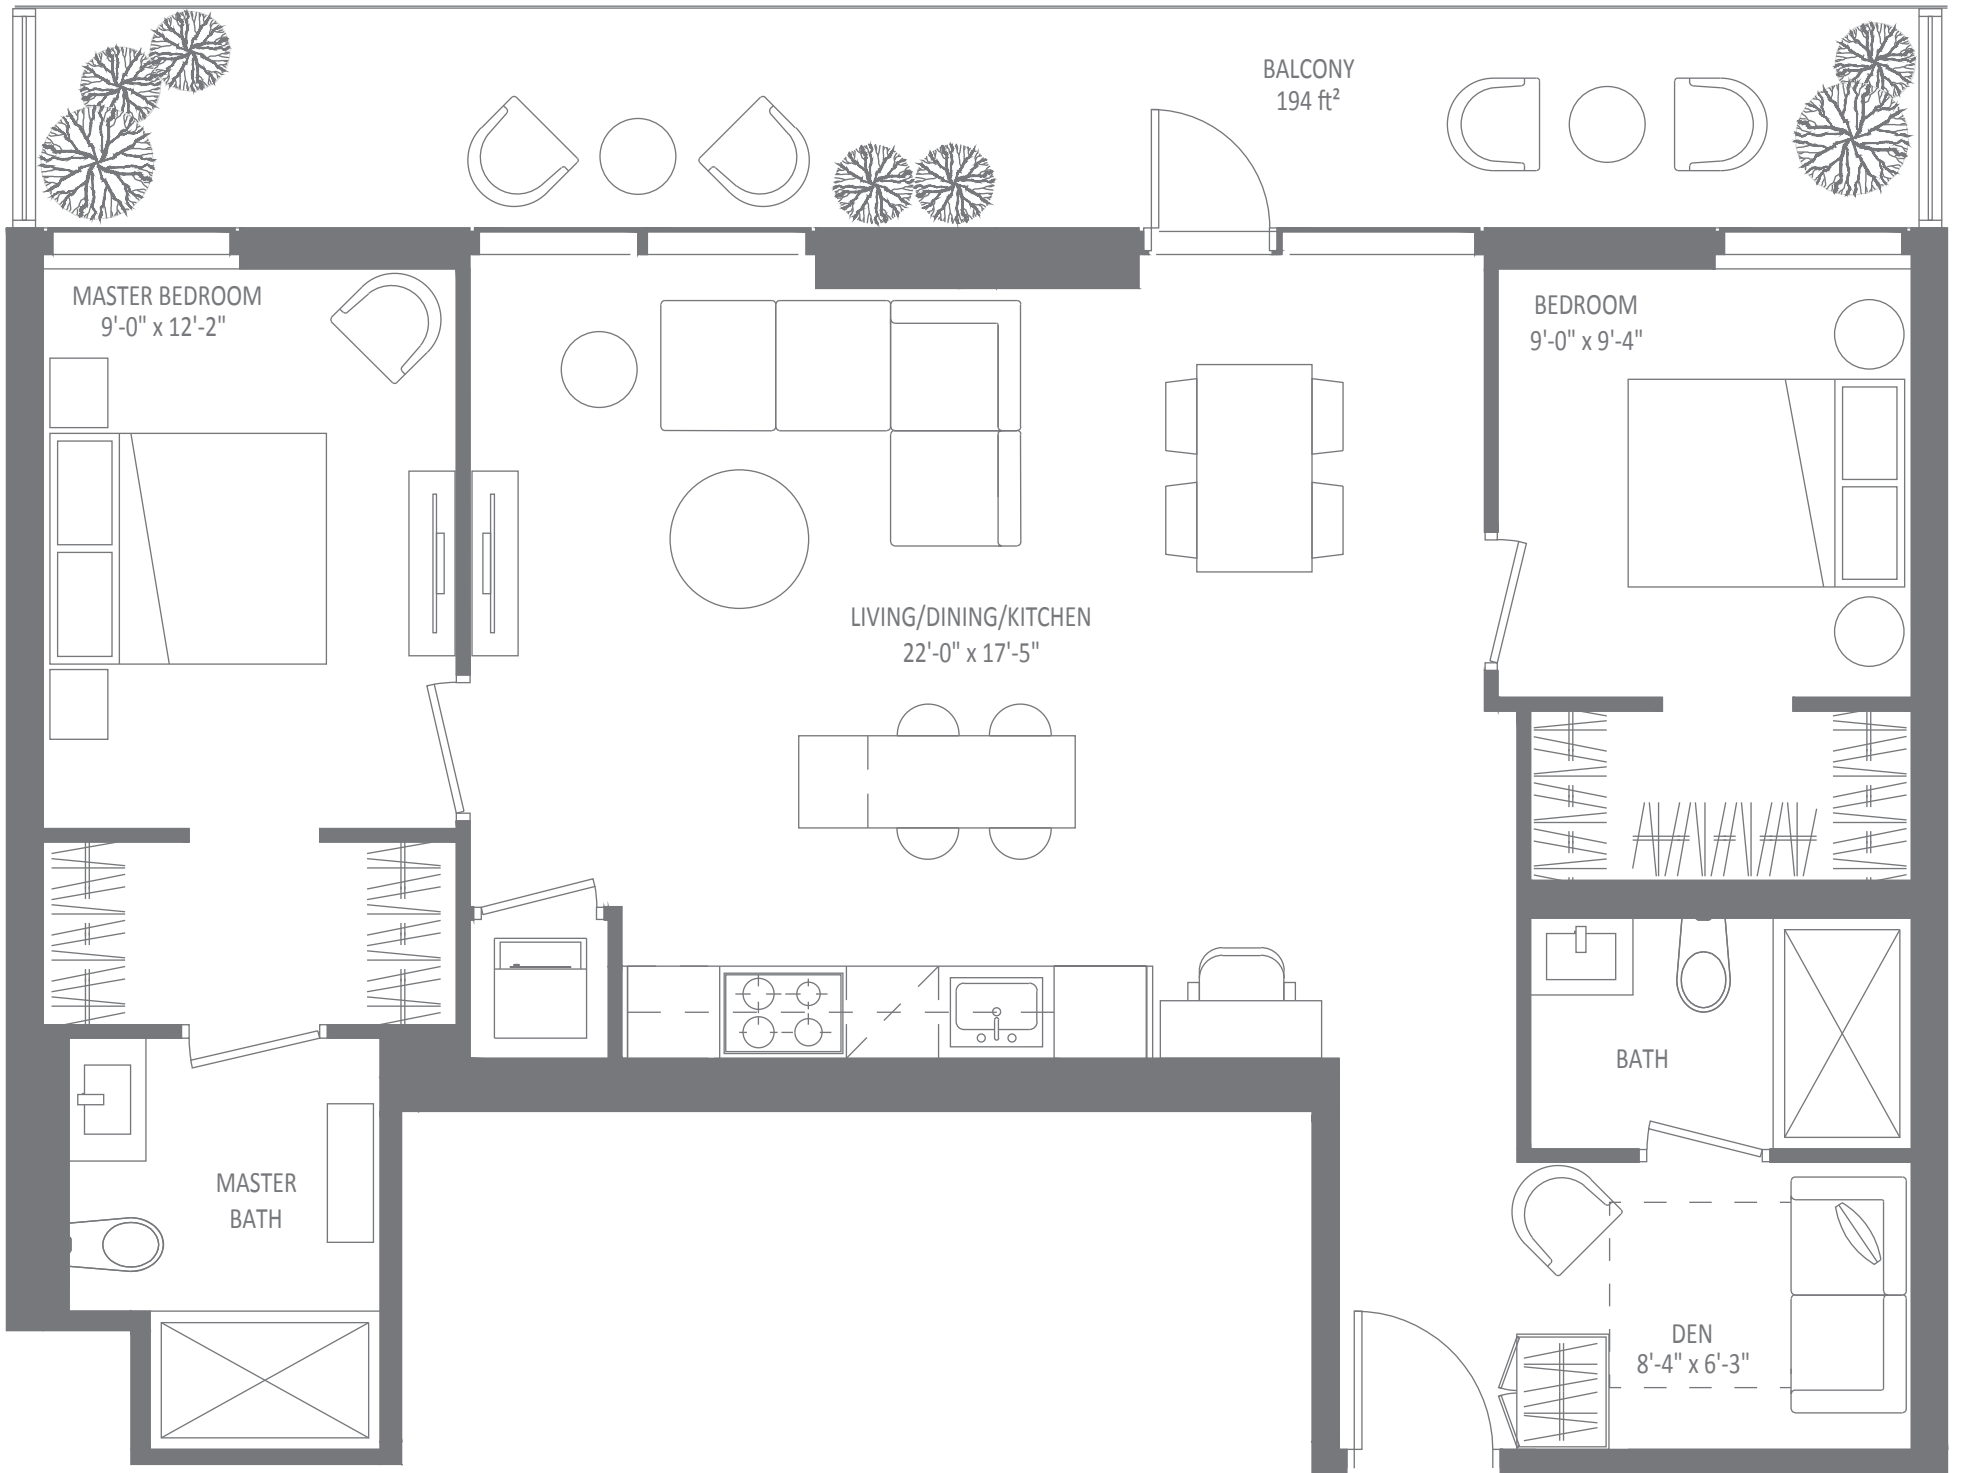

No. 201

942 SQ FT - 2 BEDROOM + DEN

▲ NORTH FACING

THE BENVENUTO GROUP