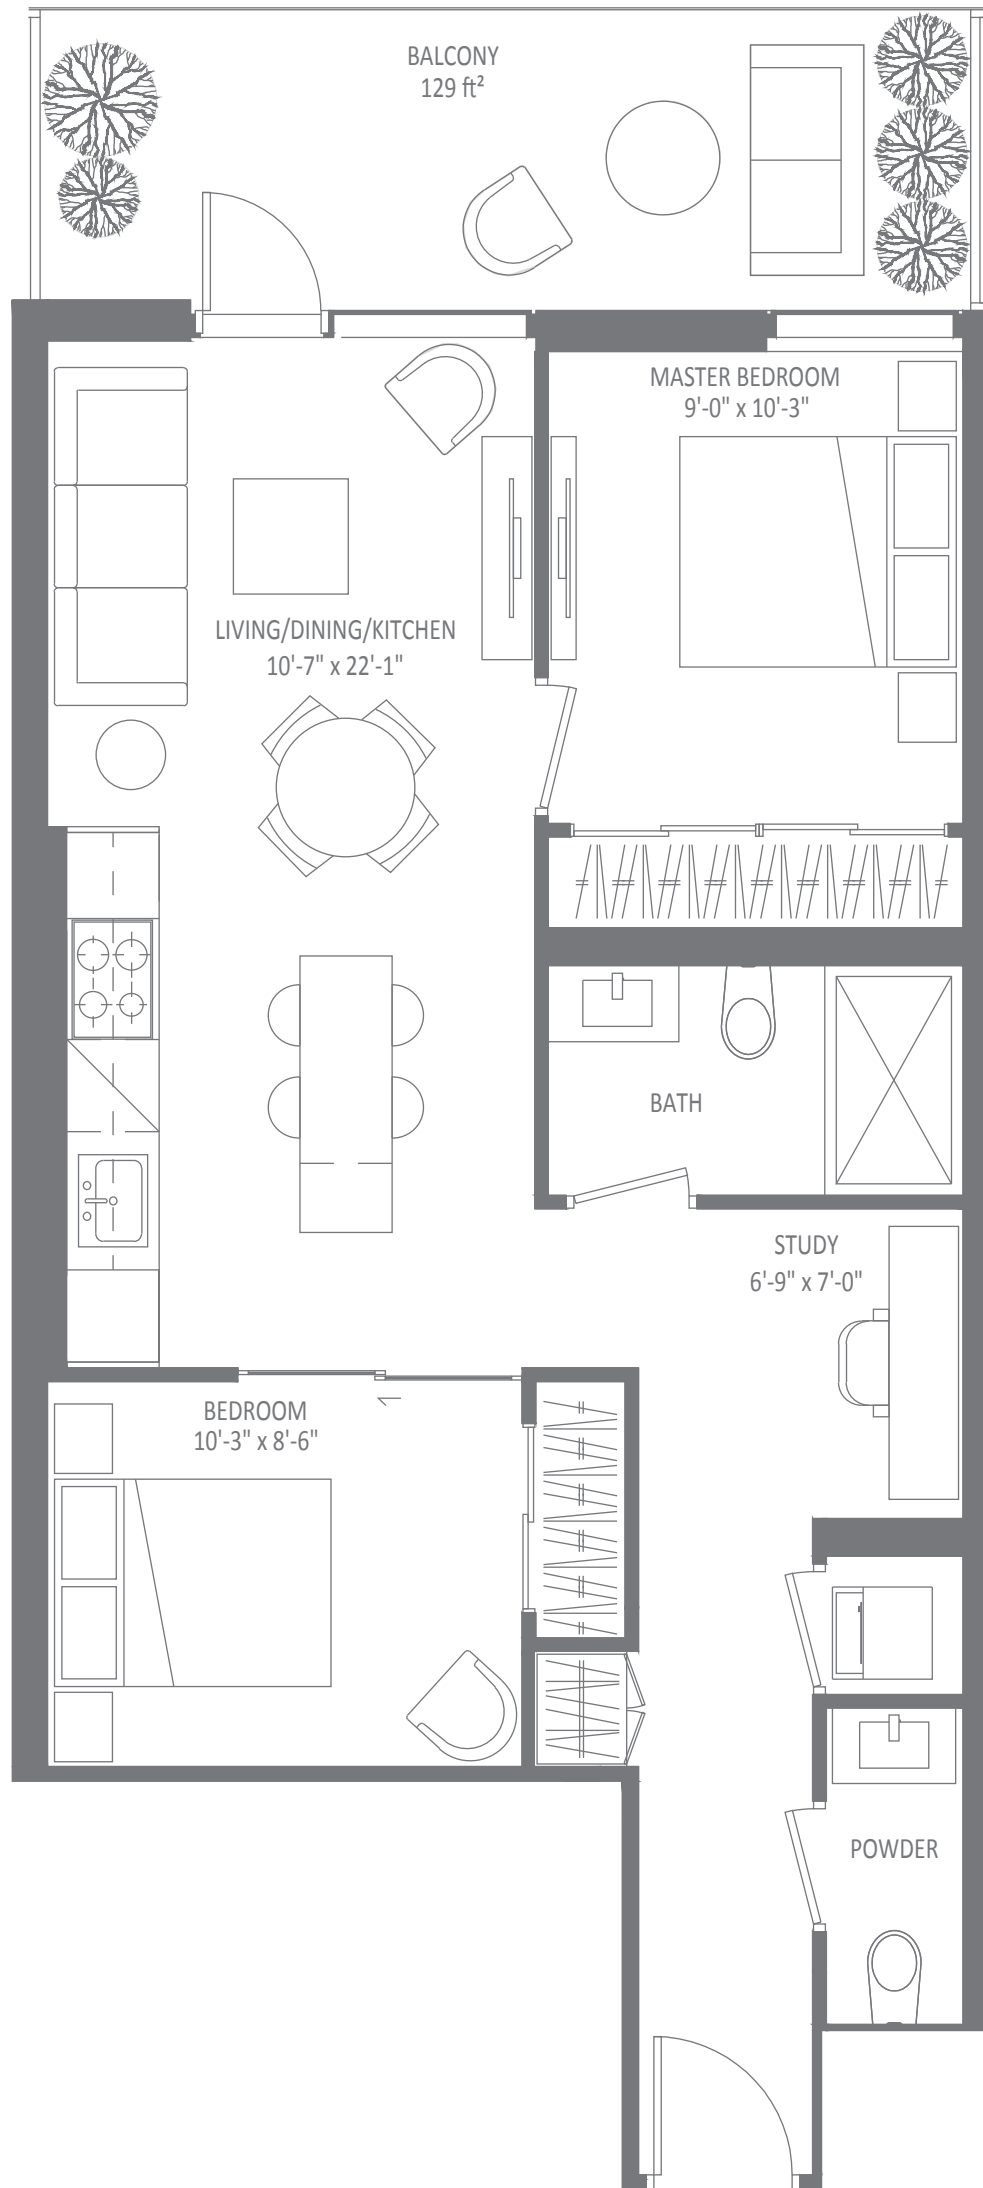

# No. 206

719 SQ FT - 2 BEDROOM

▲ SOUTH FACING

SECOND FLOOR

THE BENVENUTO GROUP