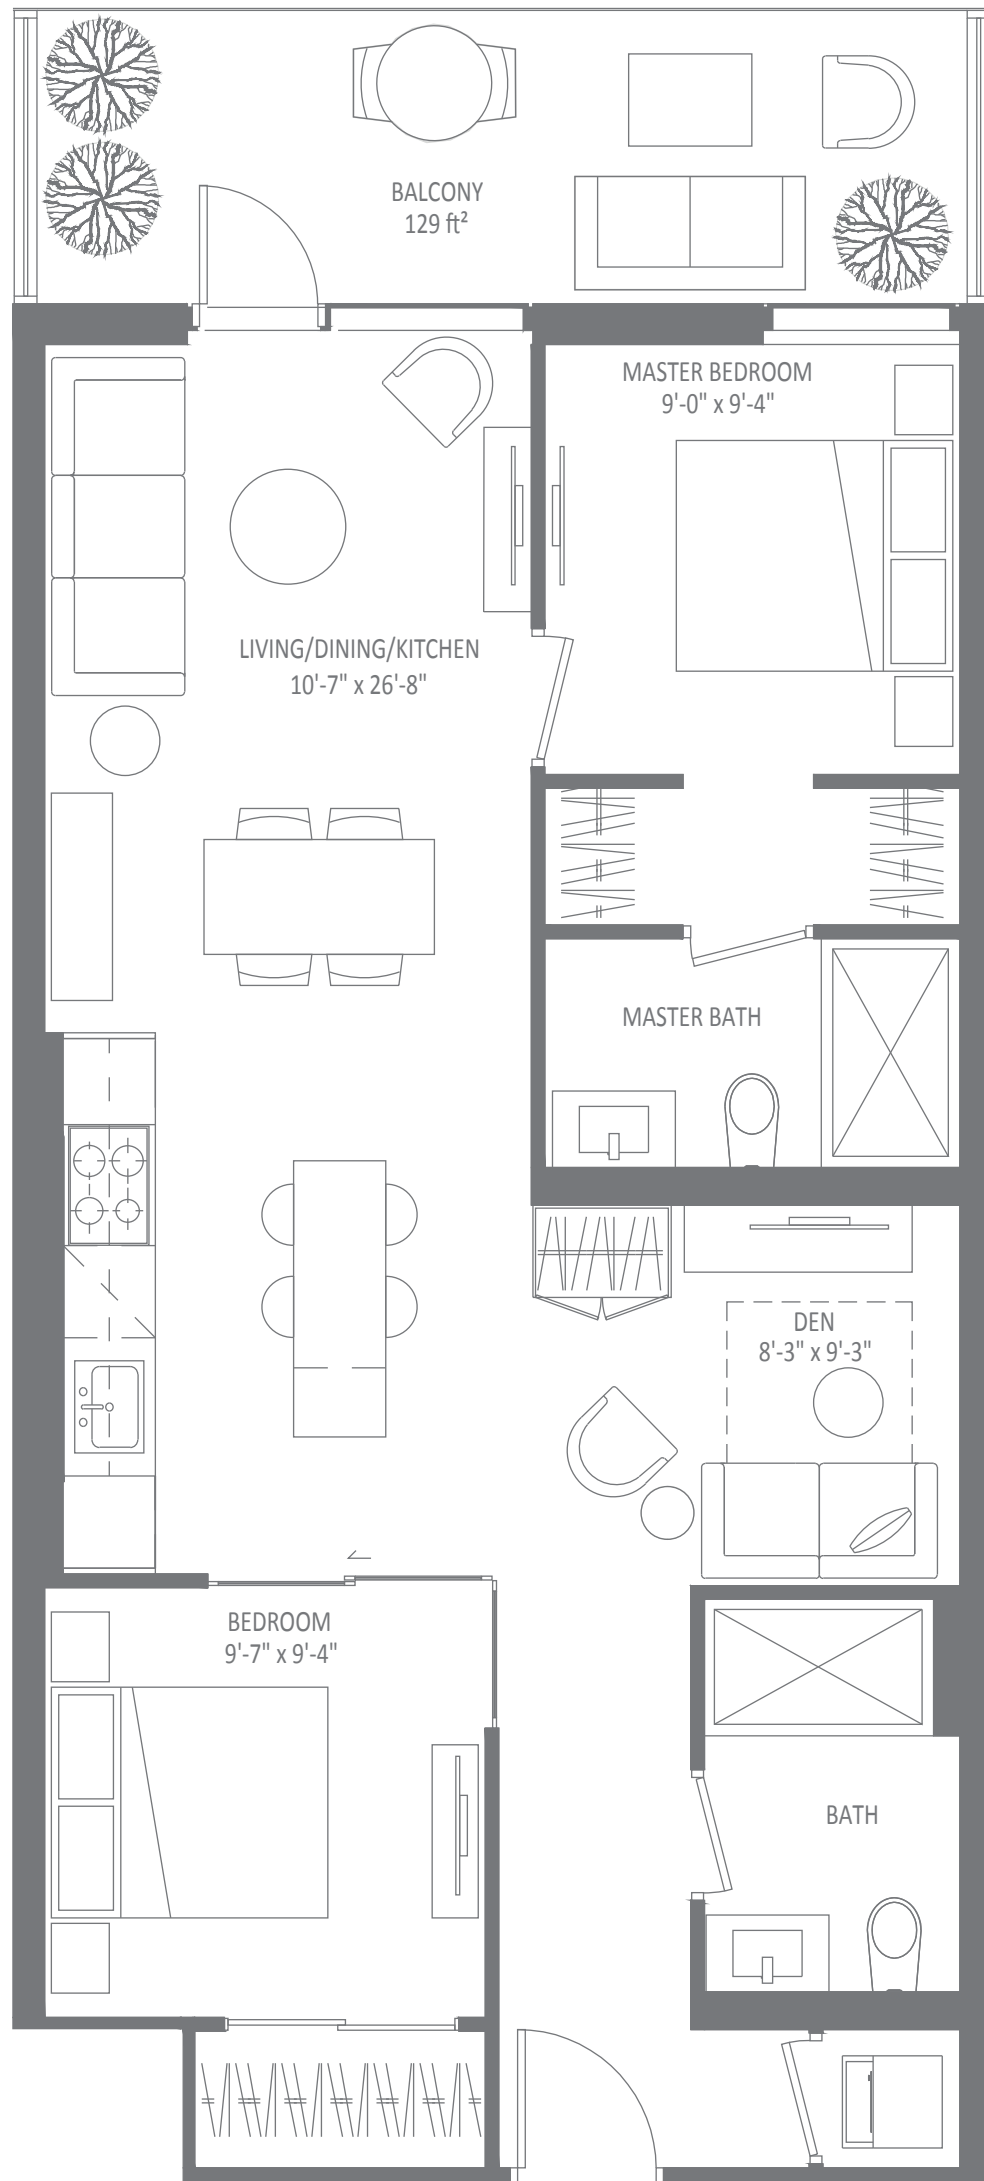

No. 207

831 SQ FT - 2 BEDROOM + DEN

▲ SOUTH FACING

THE BENVENUTO GROUP