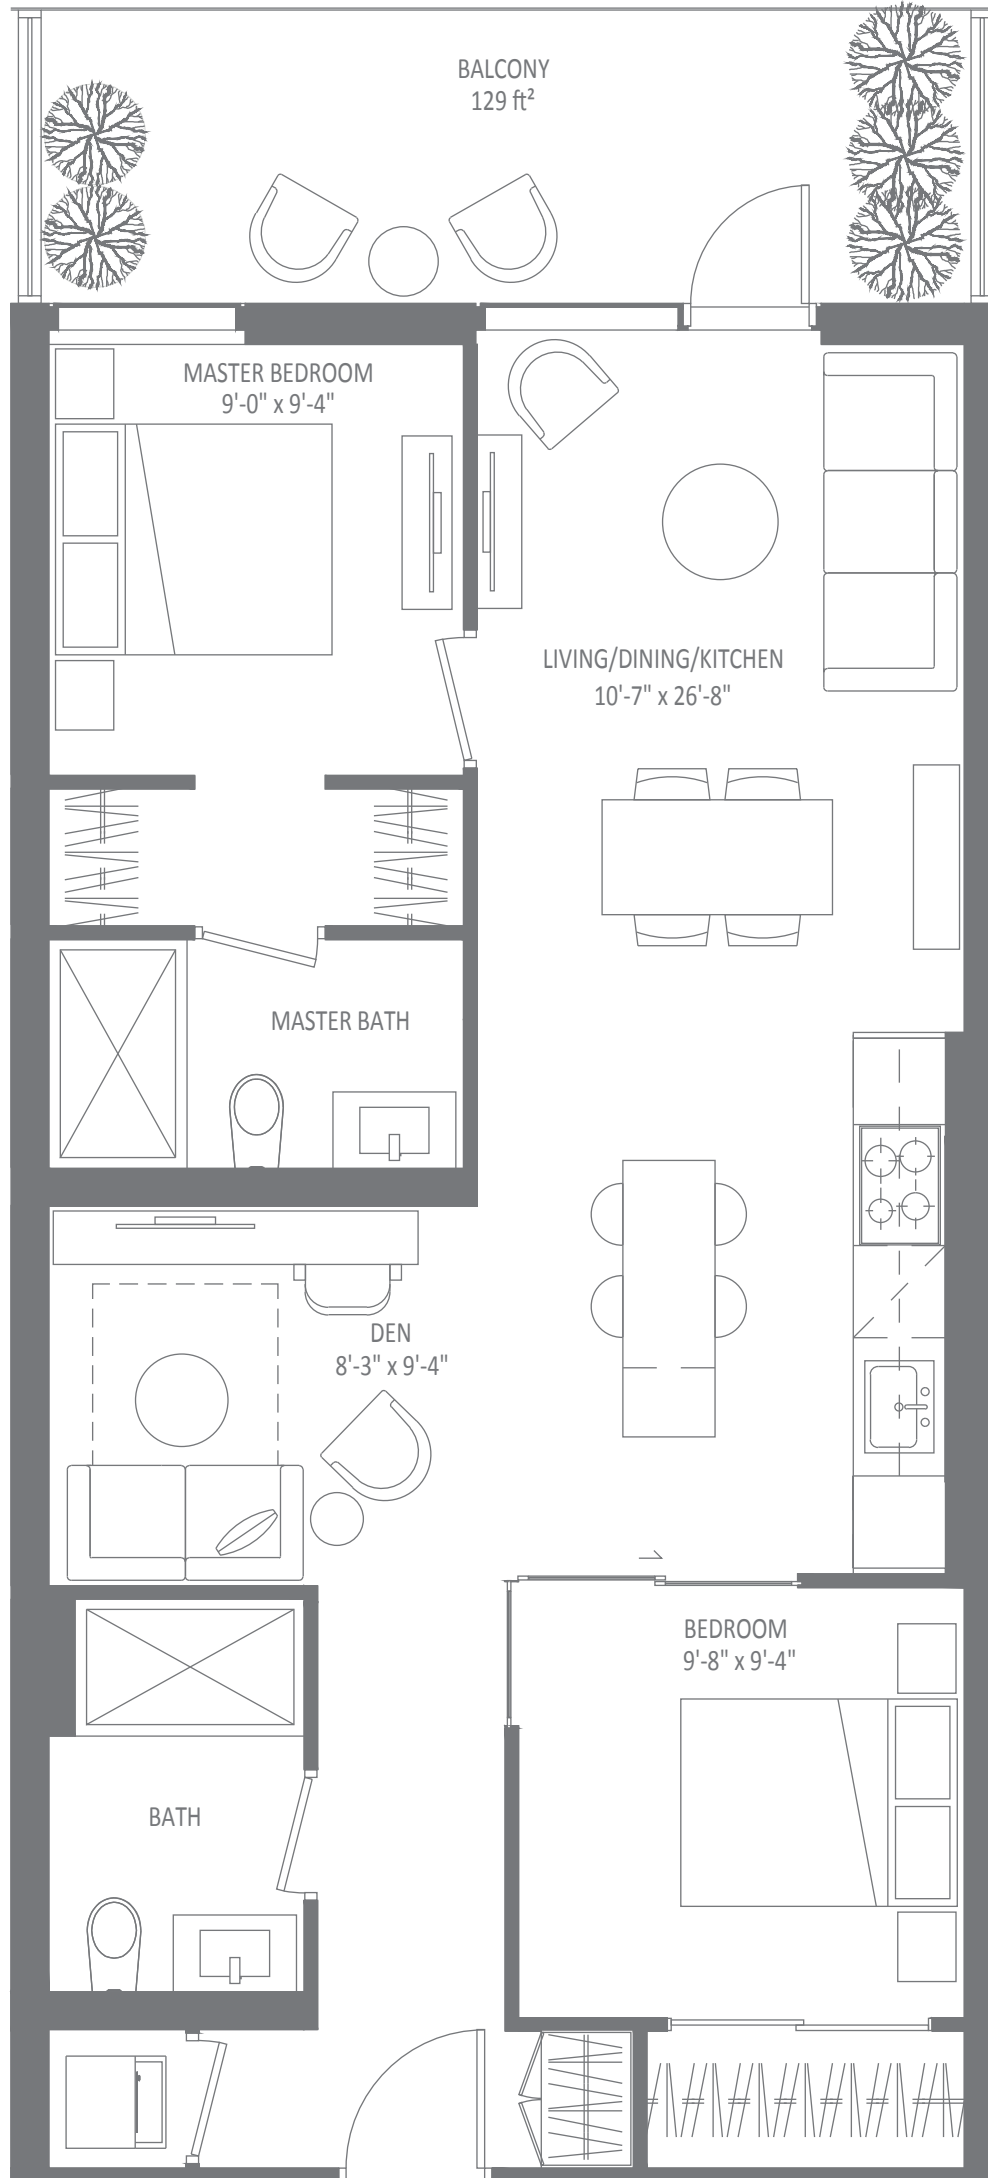

# No. 208

843 SQ FT - 2 BEDROOM + DEN

▲ SOUTH FACING

SECOND FLOOR

THE BENVENUTO GROUP