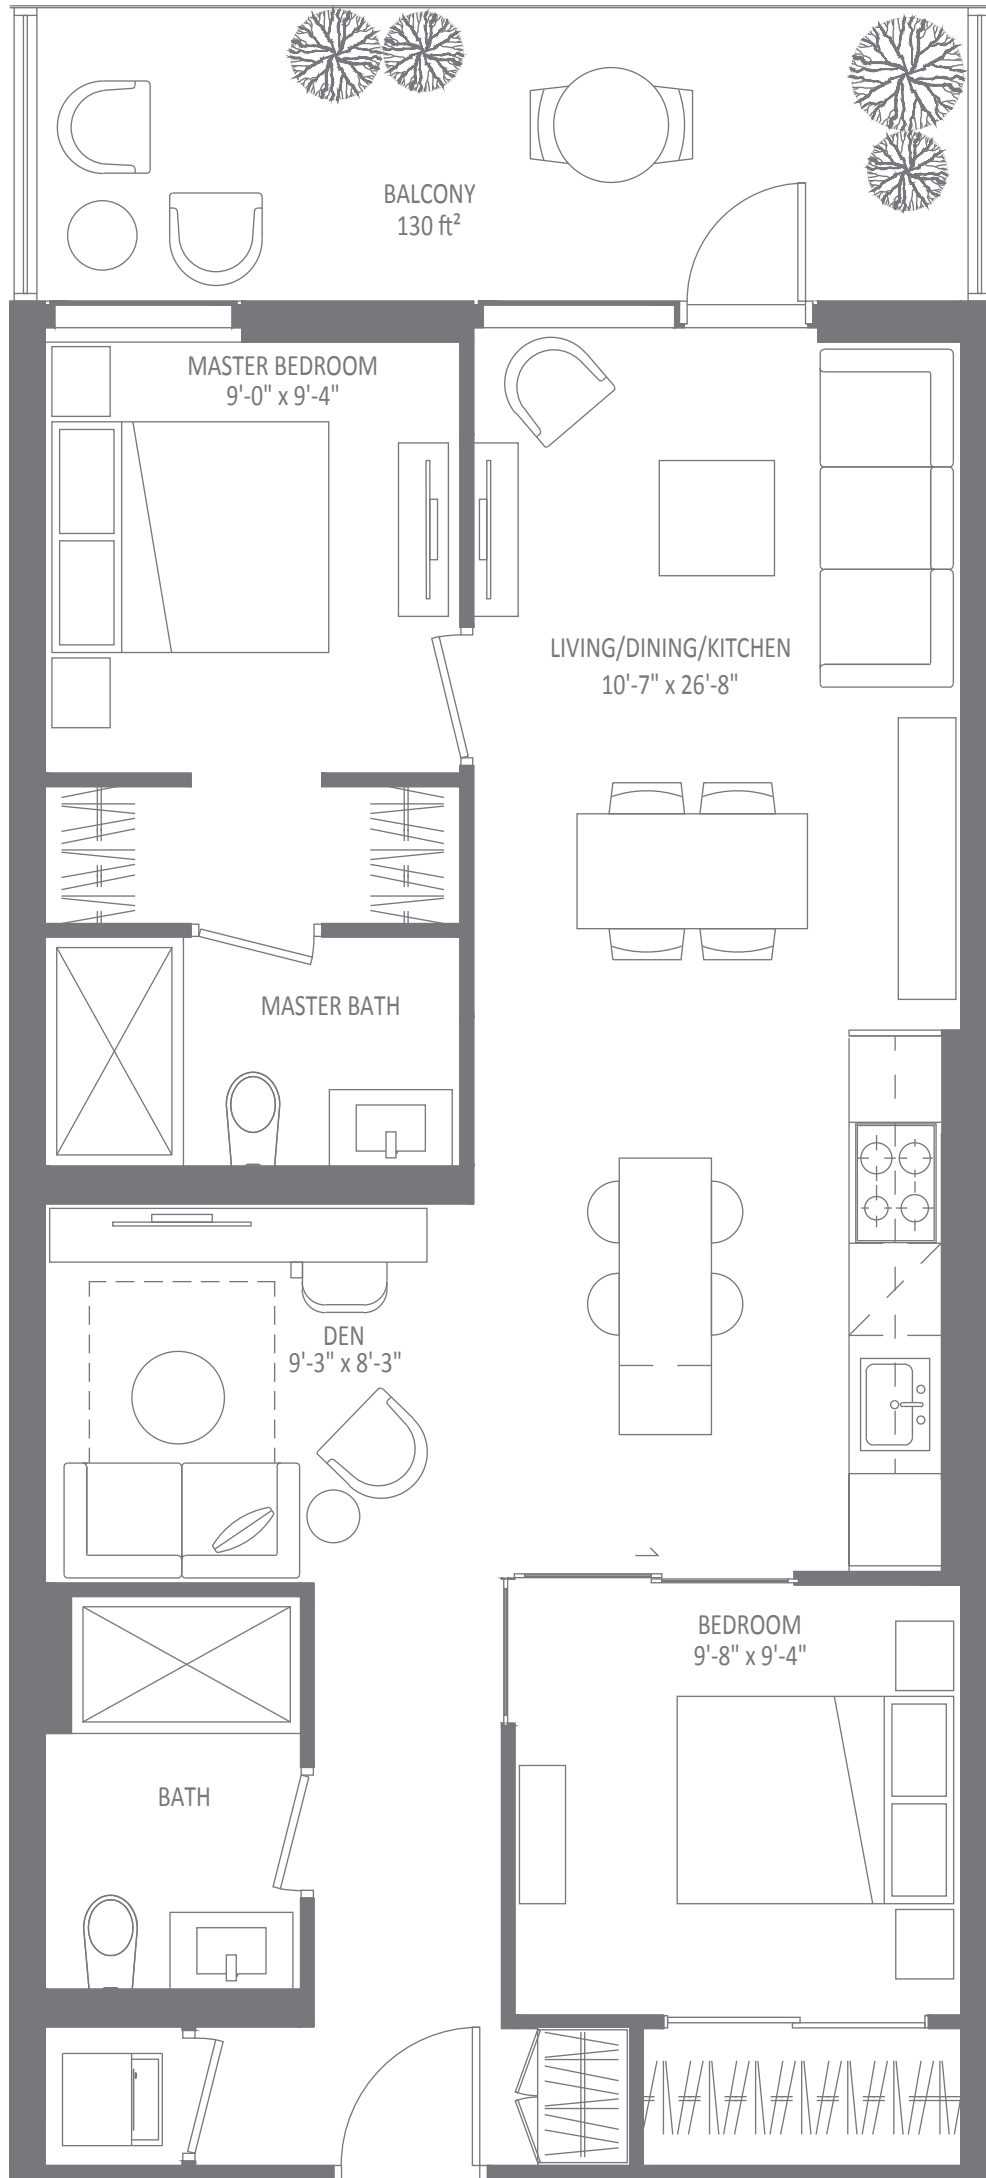

No. 209

843 SQ FT - 2 BEDROOM + DEN

▲ SOUTH FACING

THE BENVENUTO GROUP