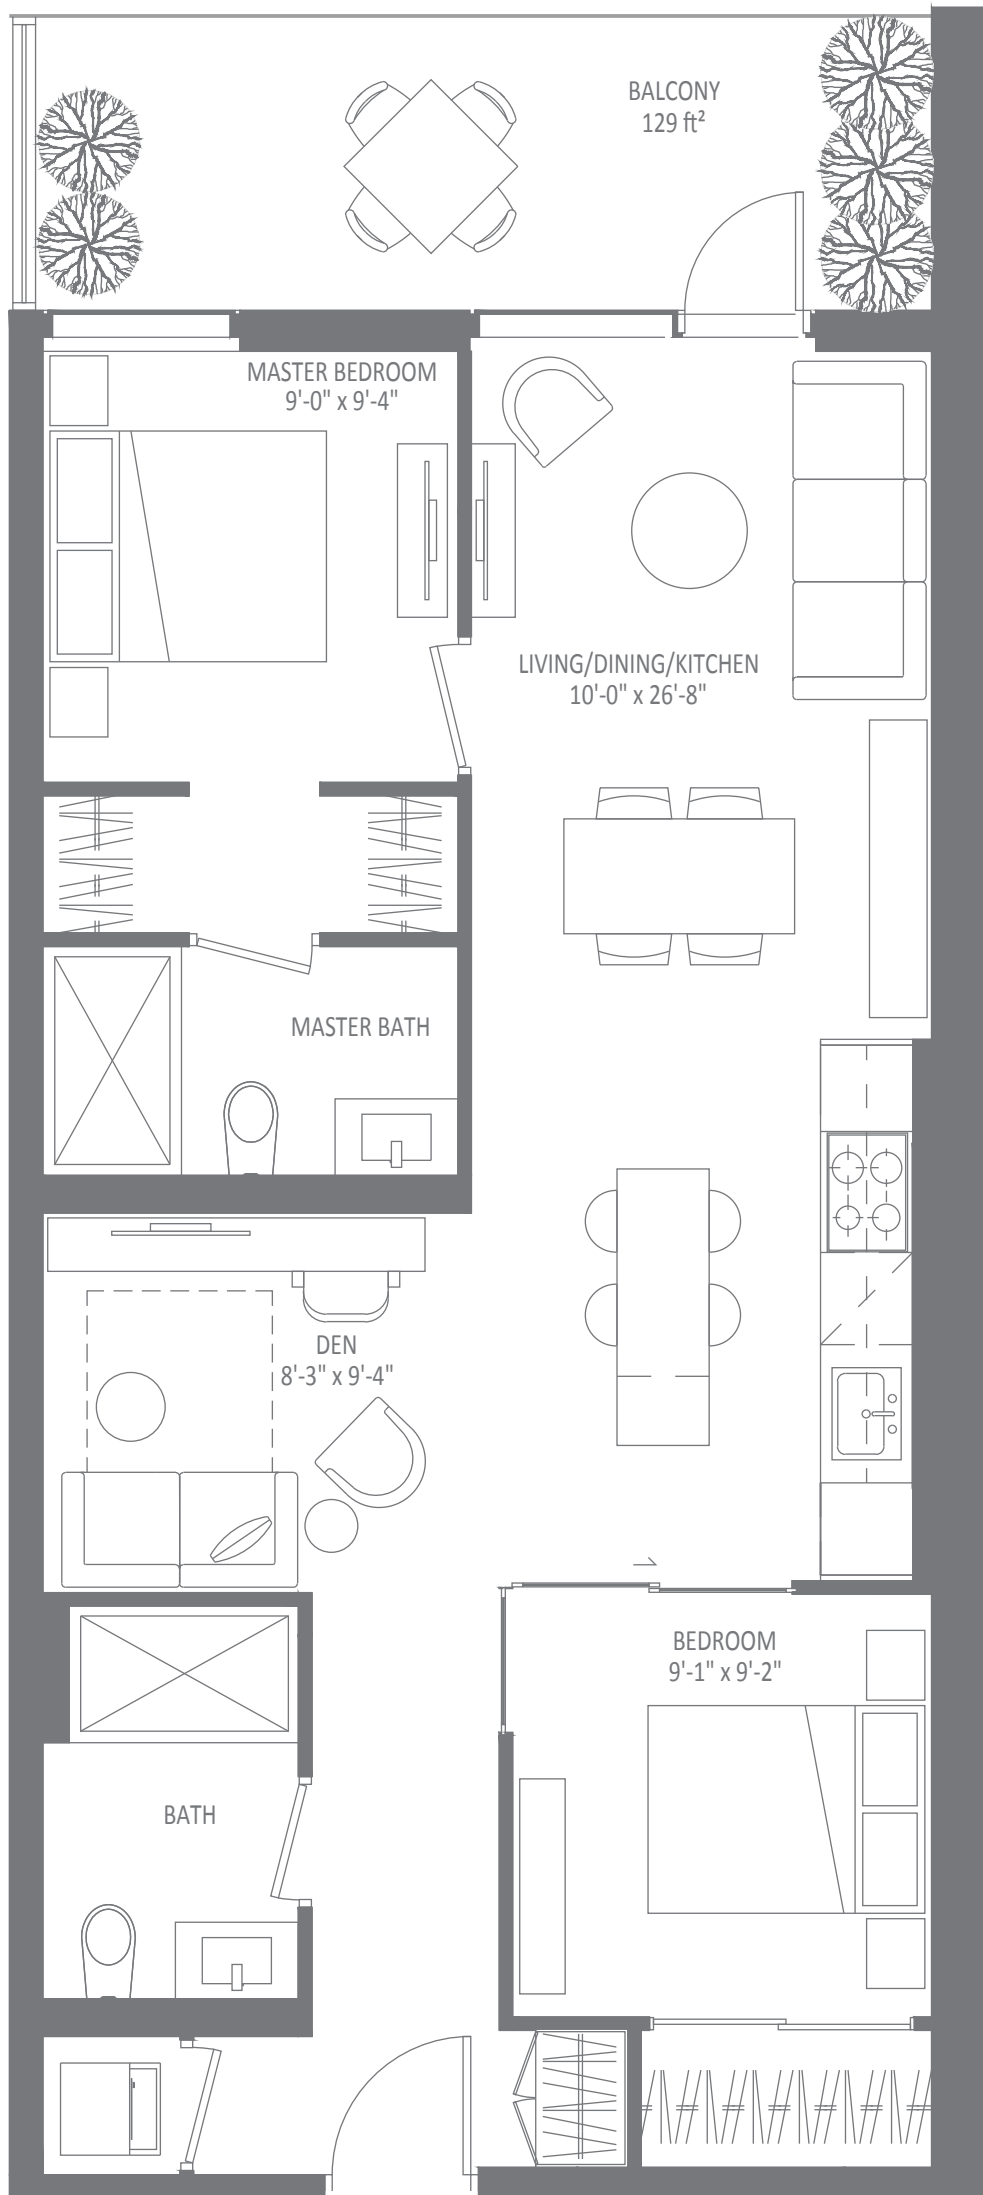

No. 211

860 SQ FT - 2 BEDROOM + DEN

▲ SOUTH FACING

SECOND FLOOR

THE BENVENUTO GROUP