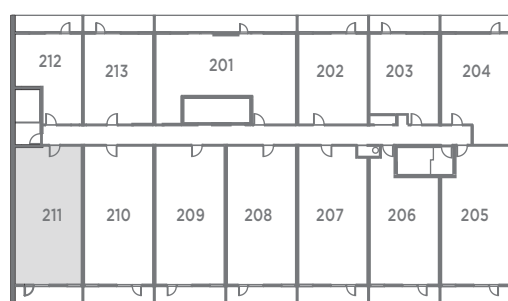

No. 211

860 SQ FT - 2 BEDROOM + DEN

▲ SOUTH FACING

SECOND FLOOR

THE BENVENUTO GROUP