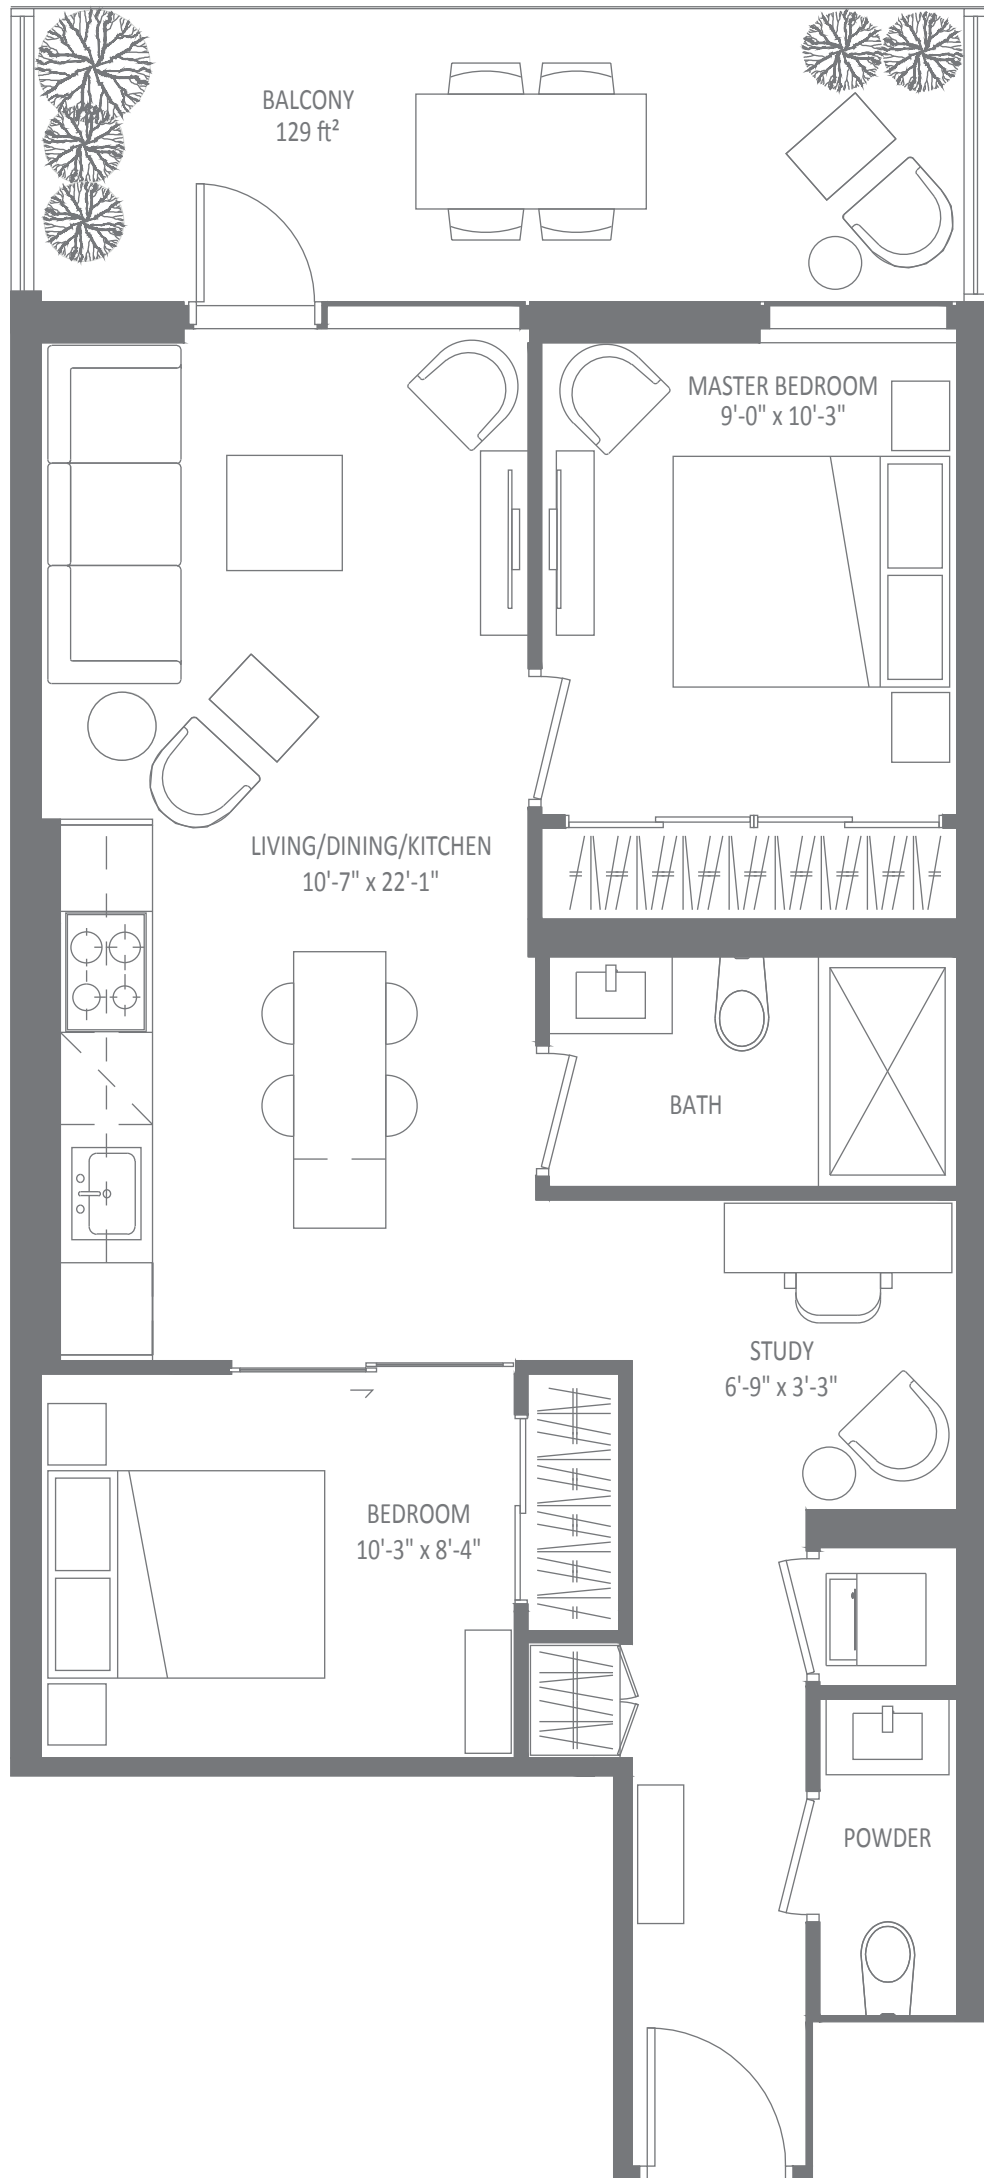

# No. 306

719 SQ FT - 2 BEDROOM + STUDY

▲ SOUTH FACING

THE BENVENUTO GROUP