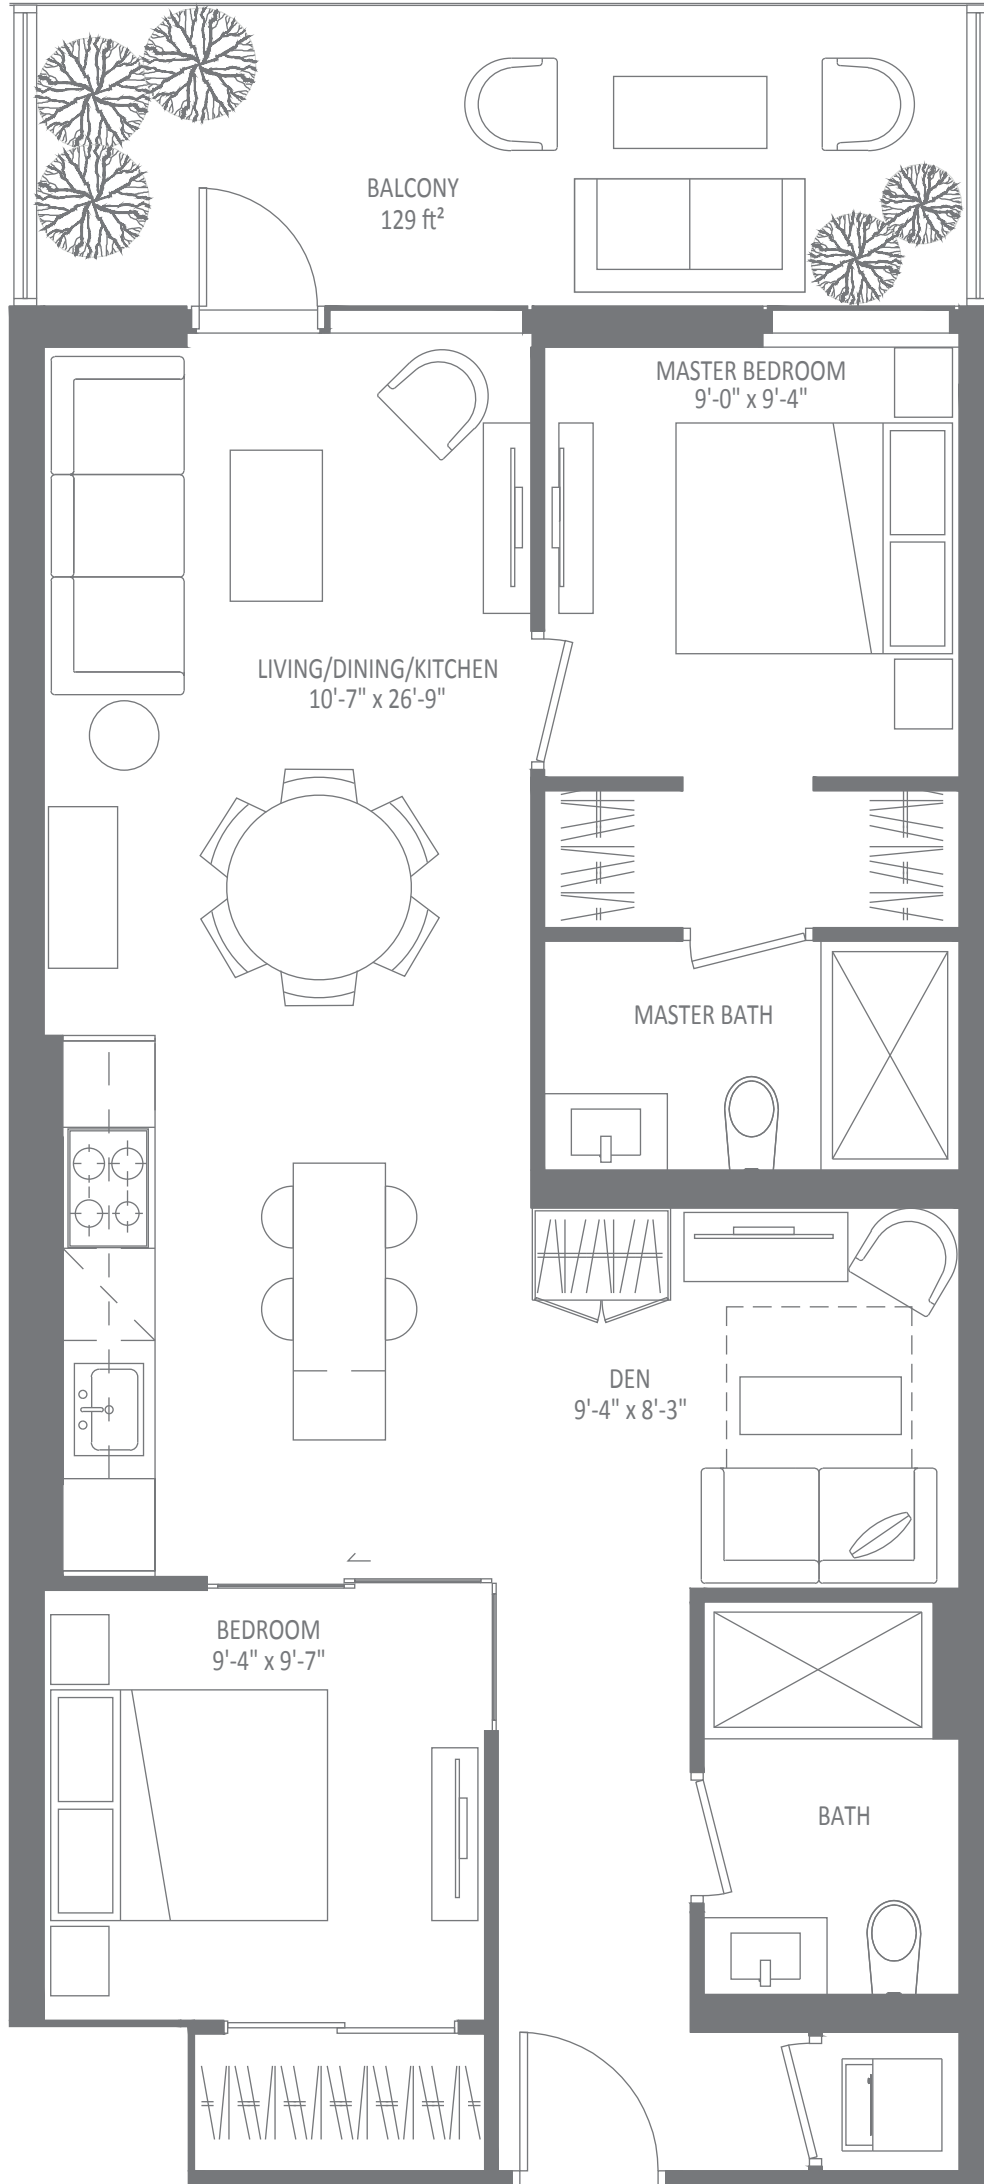

No. 307

831 SQ FT - 2 BEDROOM + DEN

▲ SOUTH FACING

THE BENVENUTO GROUP

Actual usable space may vary from stated area. Dimensions, specifications and architectural detailing are subject to changes without notice E. & O.E. All renderings are artist's concepts.