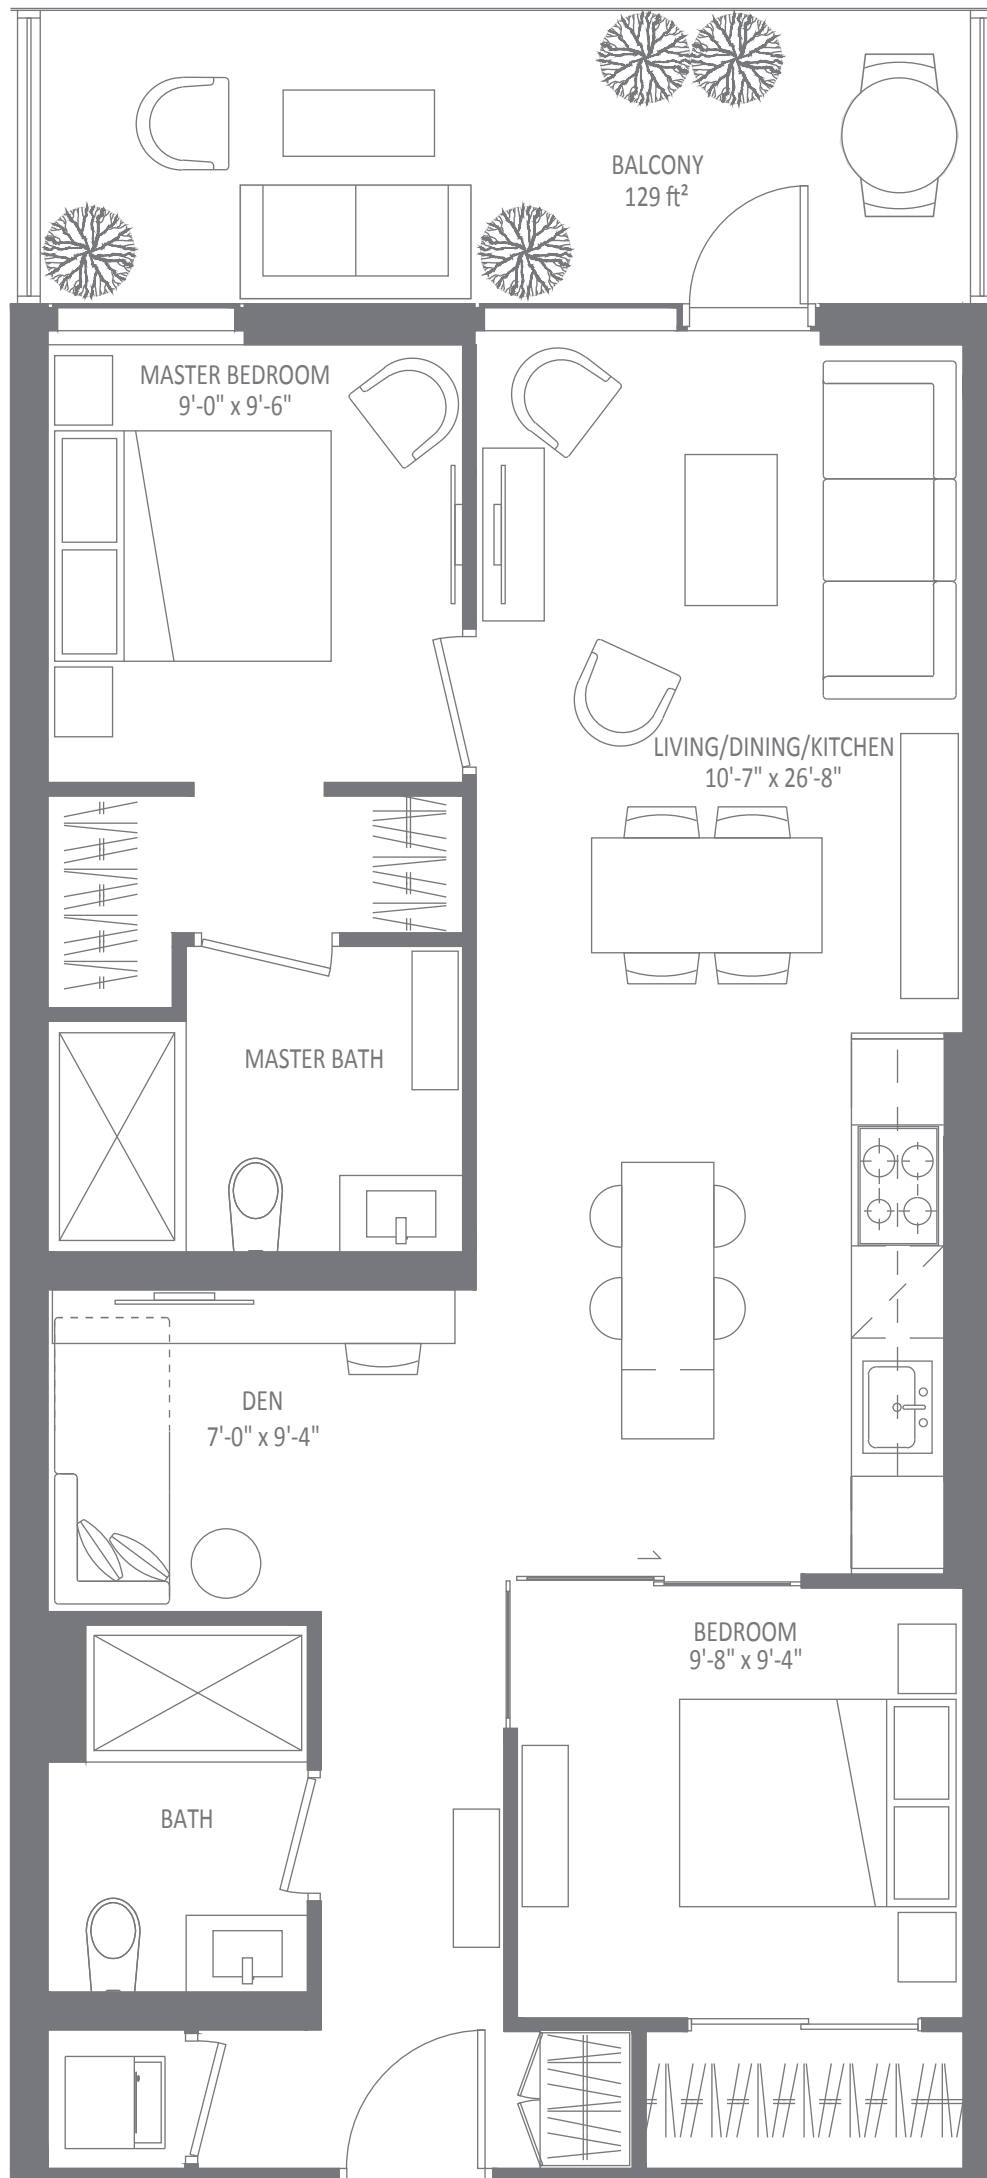

No. 309

843 SQ FT - 2 BEDROOM + DEN

▲ SOUTH FACING

THIRD FLOOR

THE BENVENUTO GROUP