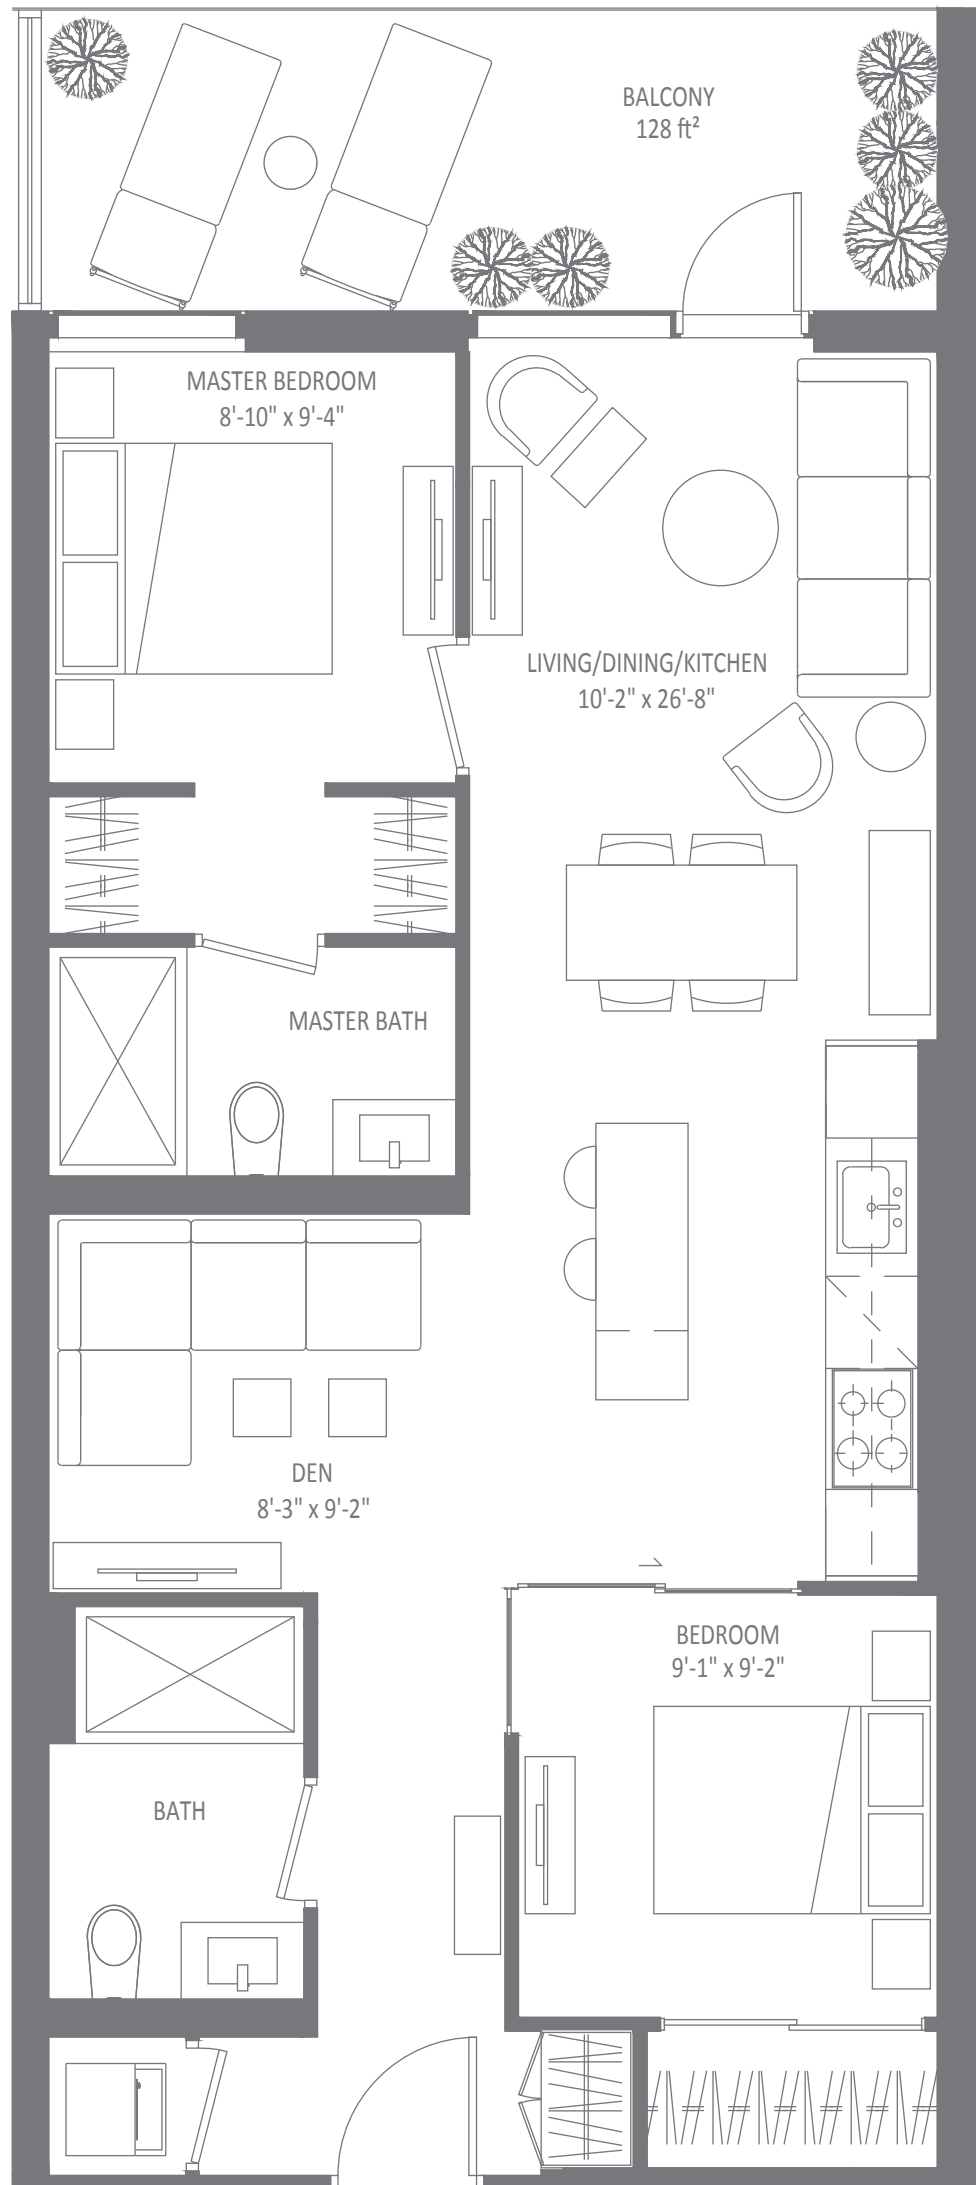

No. 311

860 SQ FT - 2 BEDROOM + DEN

▲ SOUTH FACING

THE BENVENUTO GROUP