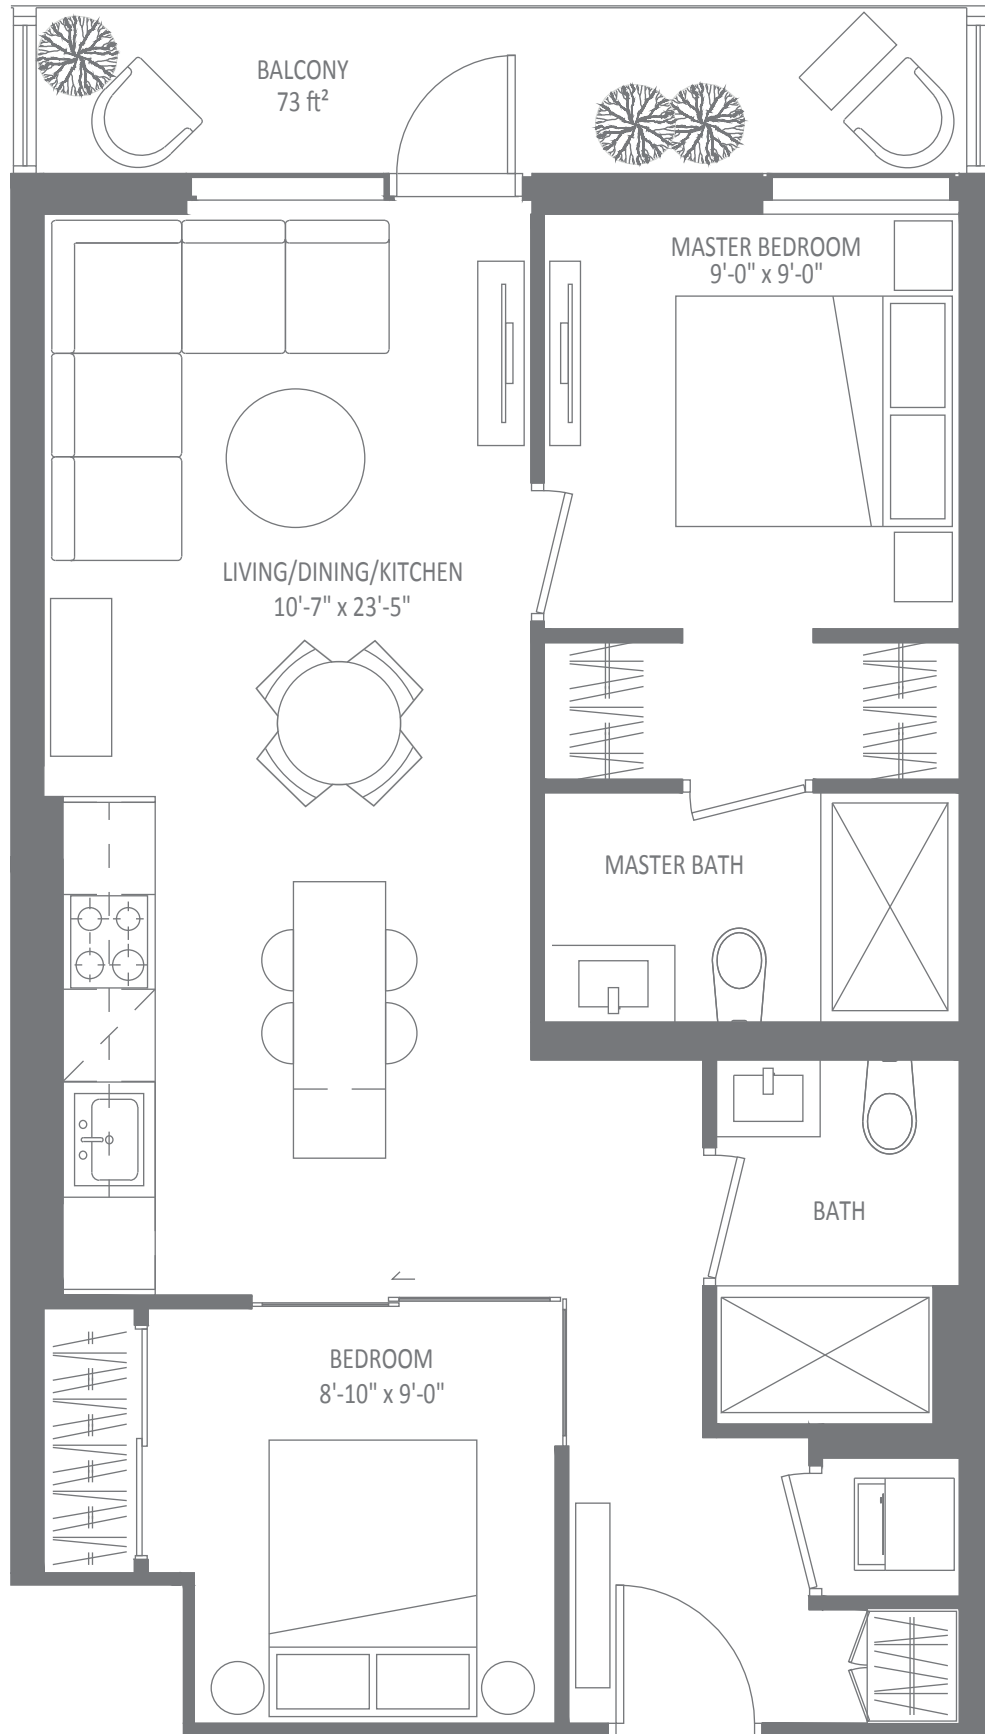

No. 506

690 SQ FT - 2 BEDROOM

▲ SOUTH FACING

THE BENVENUTO GROUP