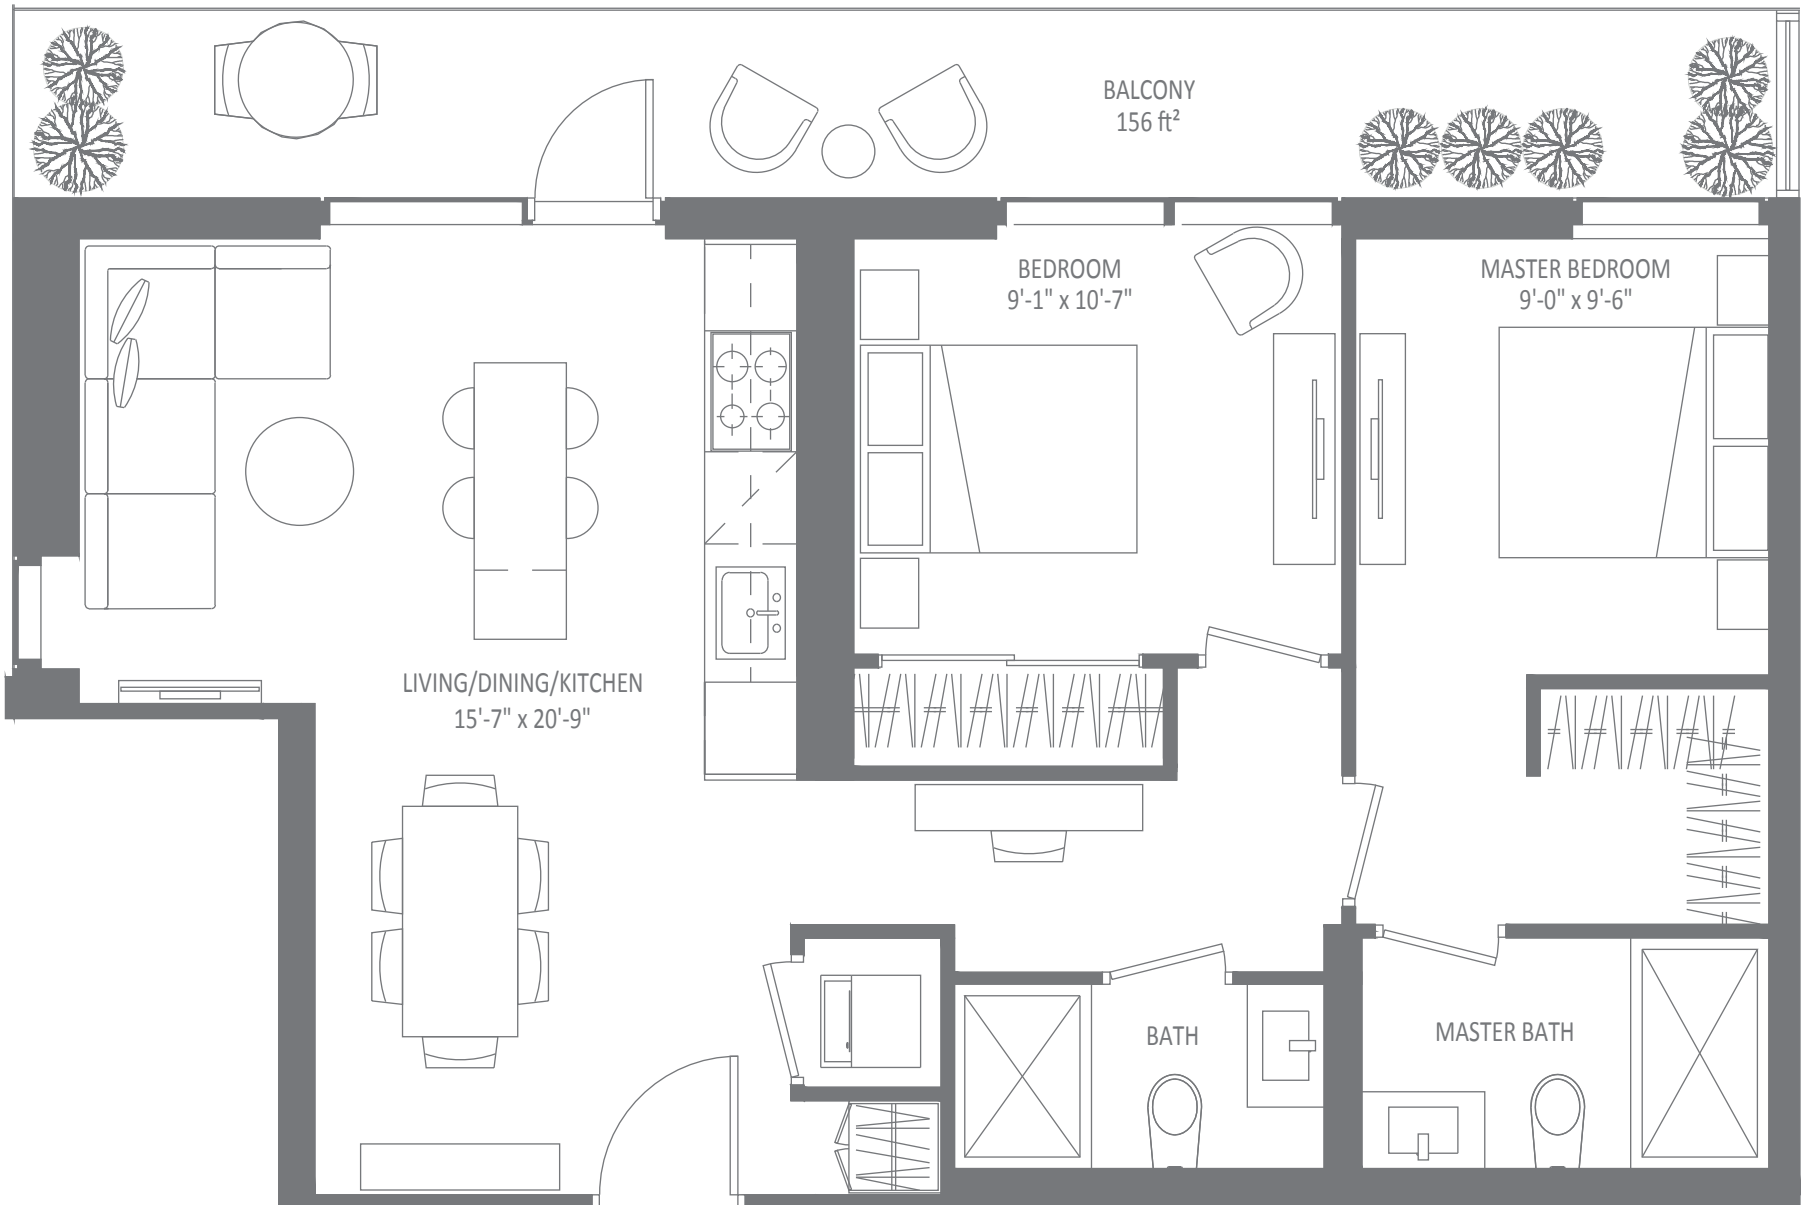

No. 708

784 SQ FT - 2 BEDROOM + STUDY

▲ NORTH FACING

SEVENTH FLOOR