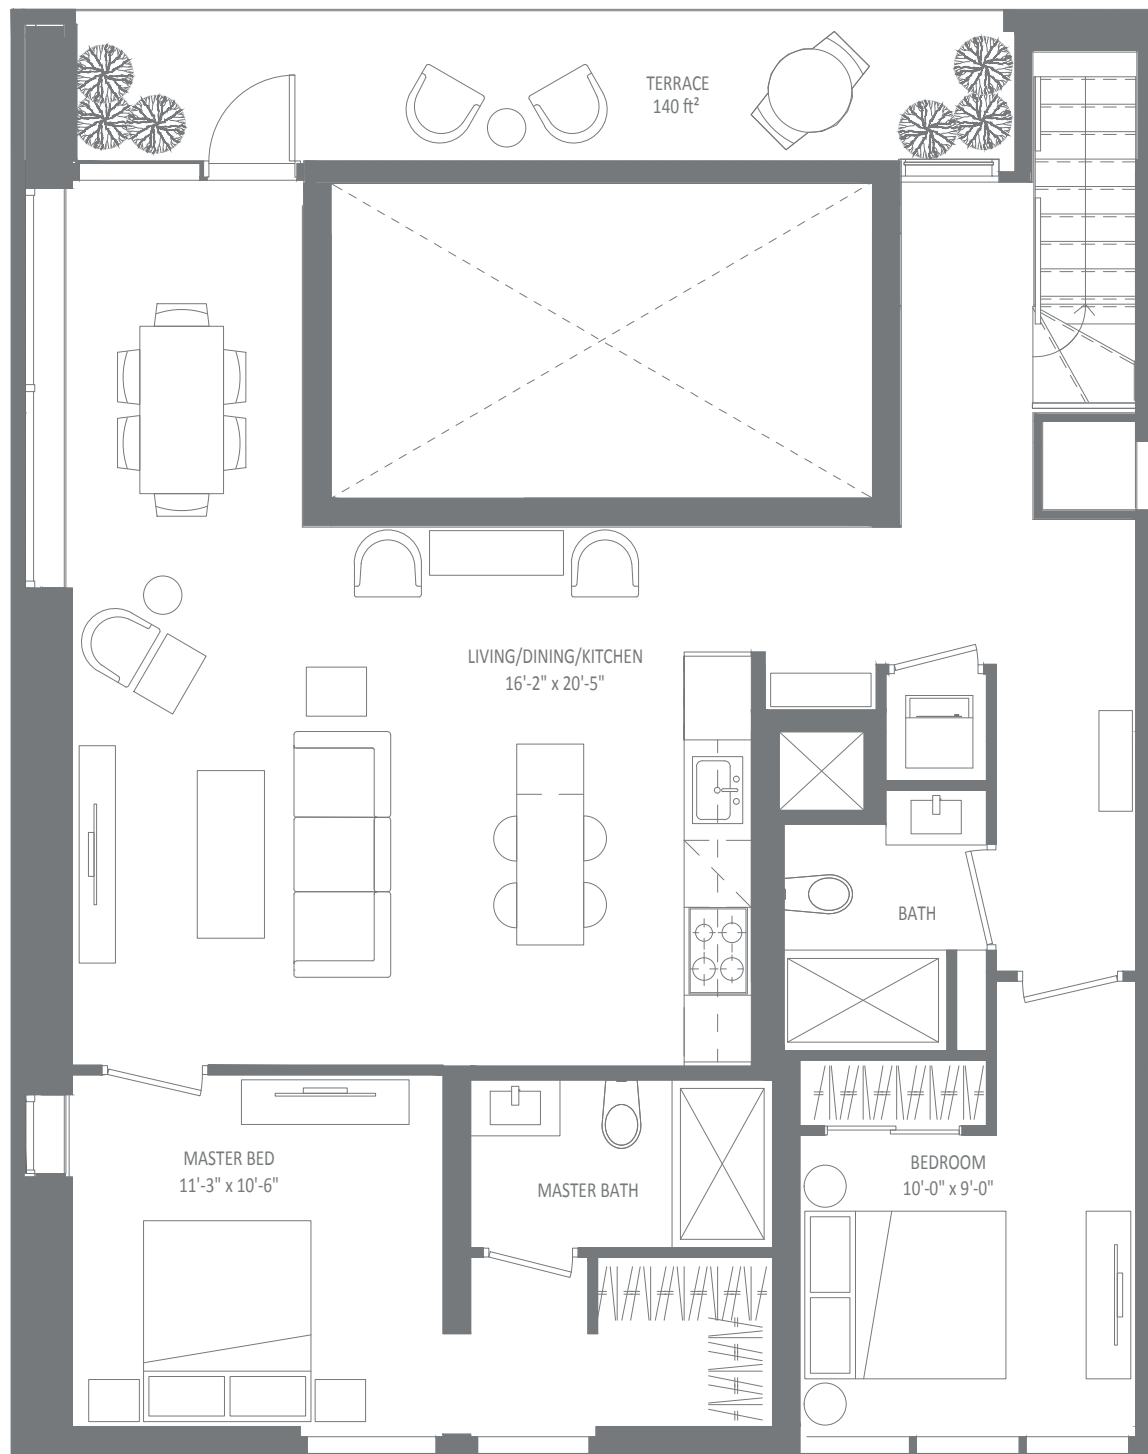

# No. 804

1599 SQ FT - 2 BEDROOM - 2 LEVEL

▲ SOUTH FACING

▲ SOUTH FACING