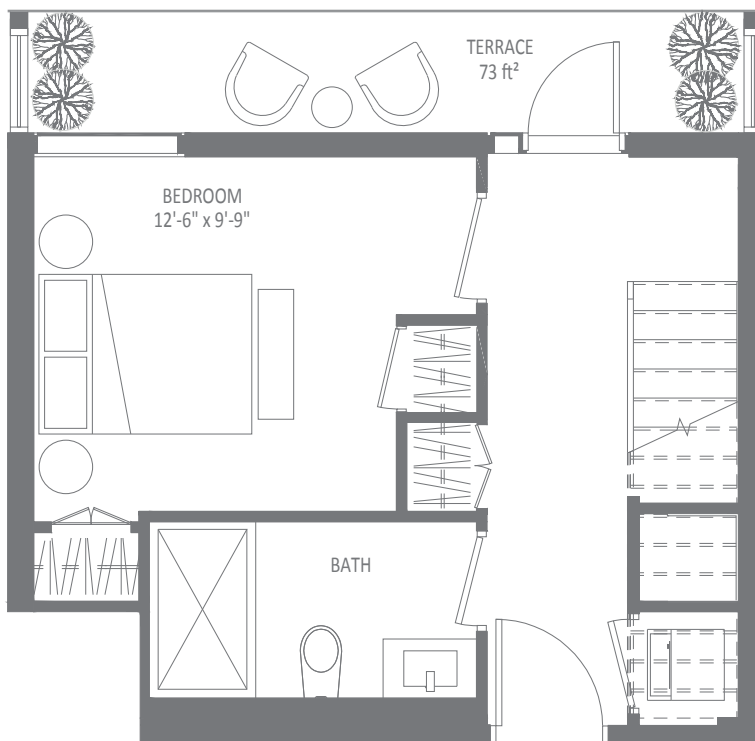

No. 805

1138 SQ FT - 2 BEDROOM + DEN - 2 LEVEL

▲ SOUTH FACING

▲ SOUTH FACING

EIGHTH FLOOR - LEVEL 1

EIGHTH FLOOR - LEVEL 2

THE BENVENUTO GROUP