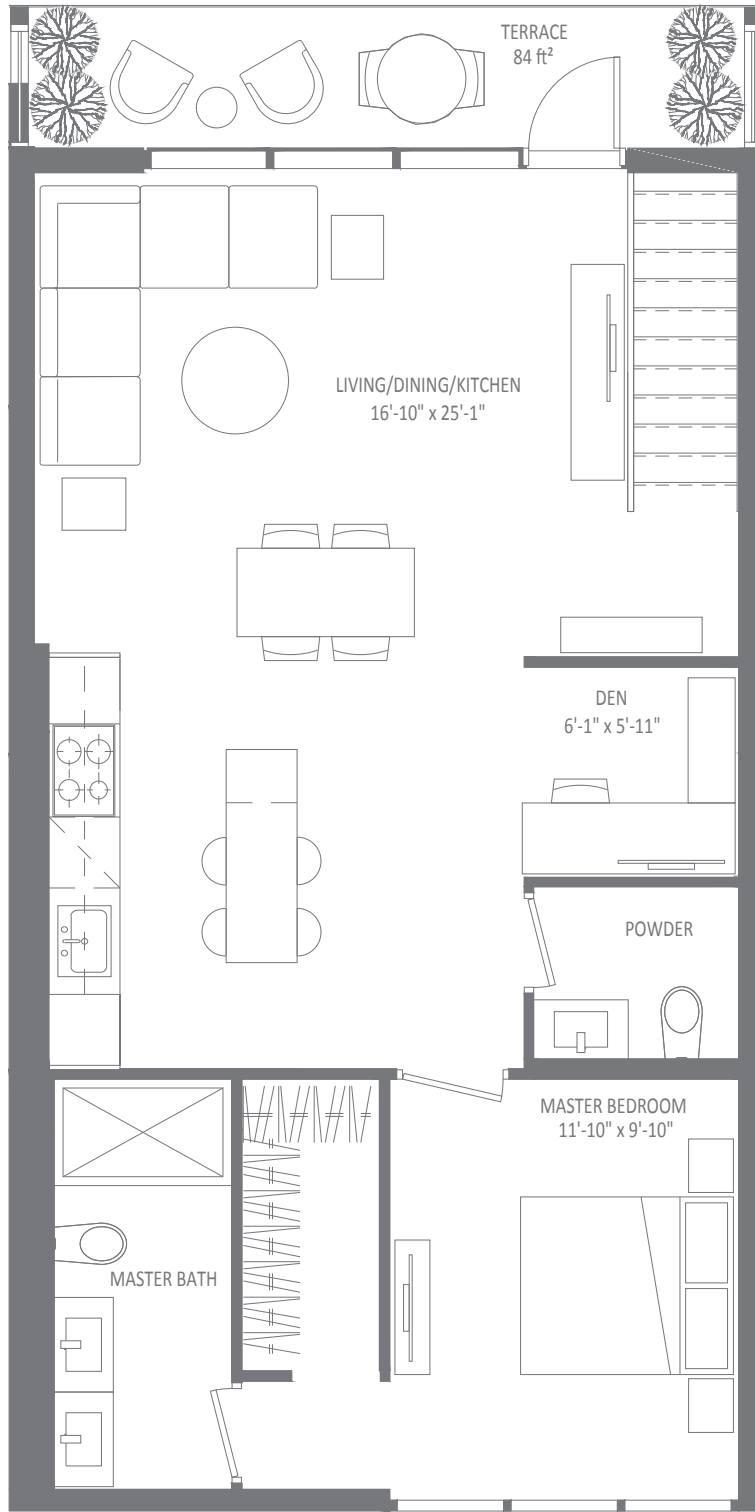

No. 805

1138 SQ FT - 2 BEDROOM + DEN - 2 LEVEL

▲ SOUTH FACING

▲ SOUTH FACING

EIGHTH FLOOR - LEVEL 1

EIGHTH FLOOR - LEVEL 2

THE BENVENUTO GROUP