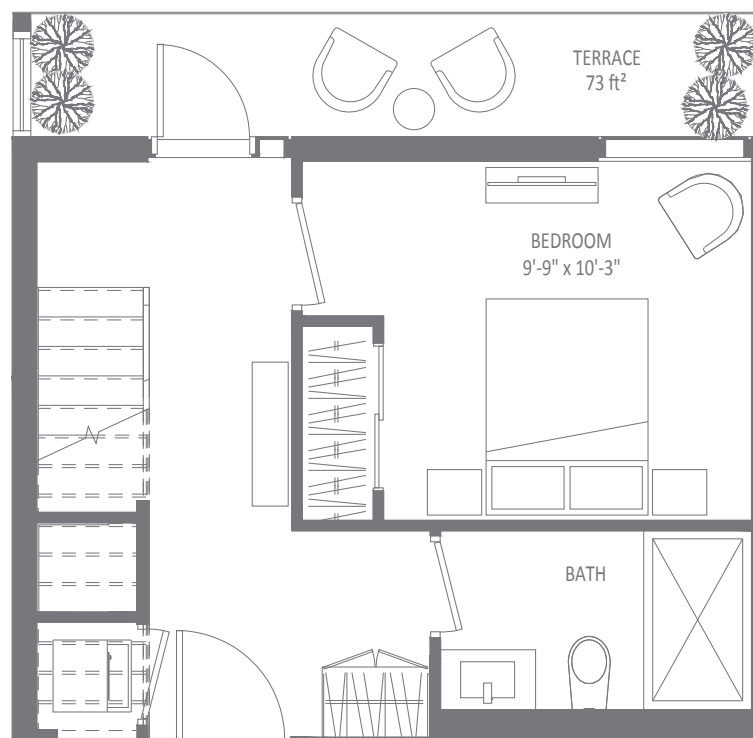

# No. 806

1086 SQ FT - 2 BEDROOM - 2 LEVEL

▲ SOUTH FACING

LEVEL 9

▲ SOUTH FACING

LEVEL 8

THE BENVENUTO GROUP