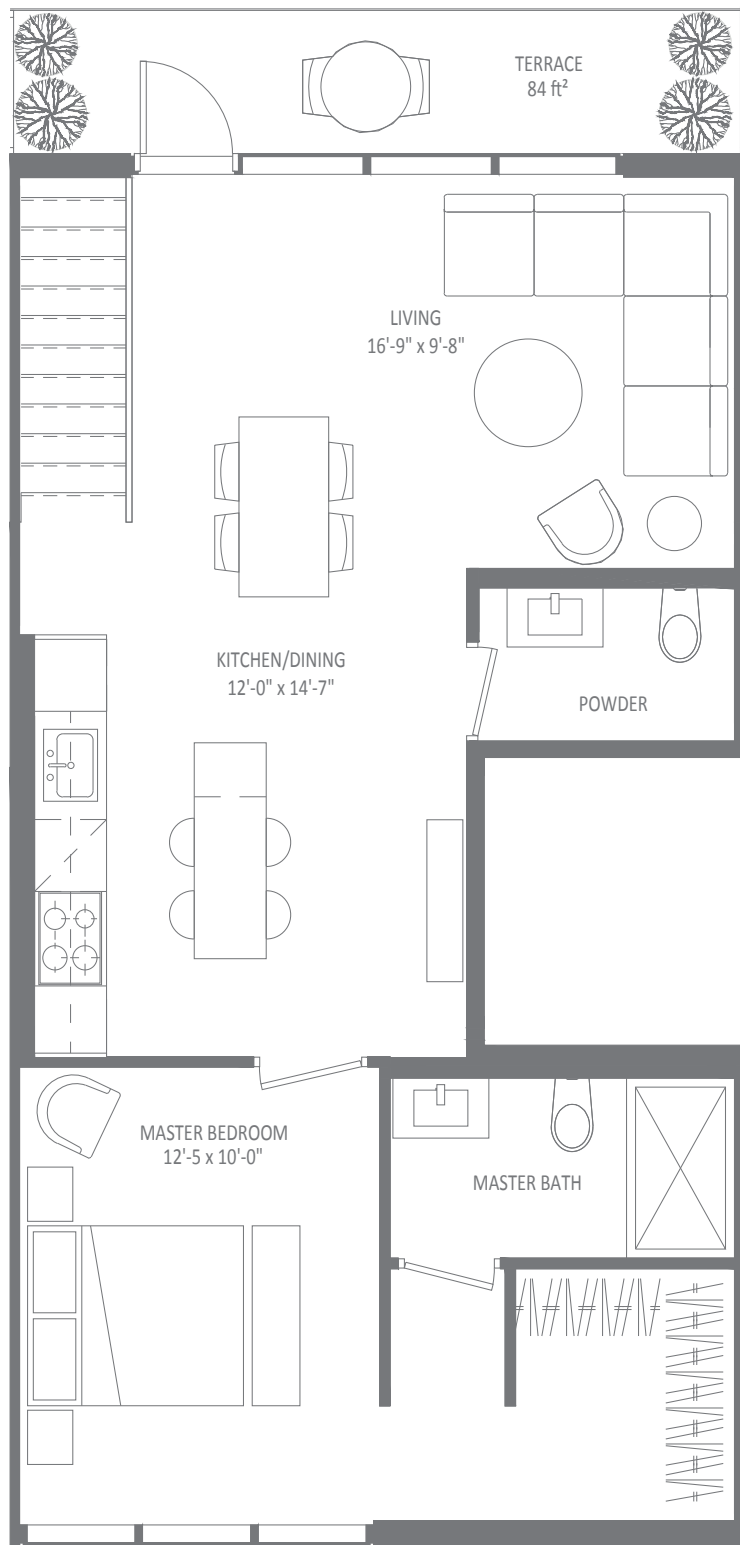

# No. 806

1086 SQ FT - 2 BEDROOM - 2 LEVEL

▲ SOUTH FACING

LEVEL 9

▲ SOUTH FACING

LEVEL 8

THE BENVENUTO GROUP